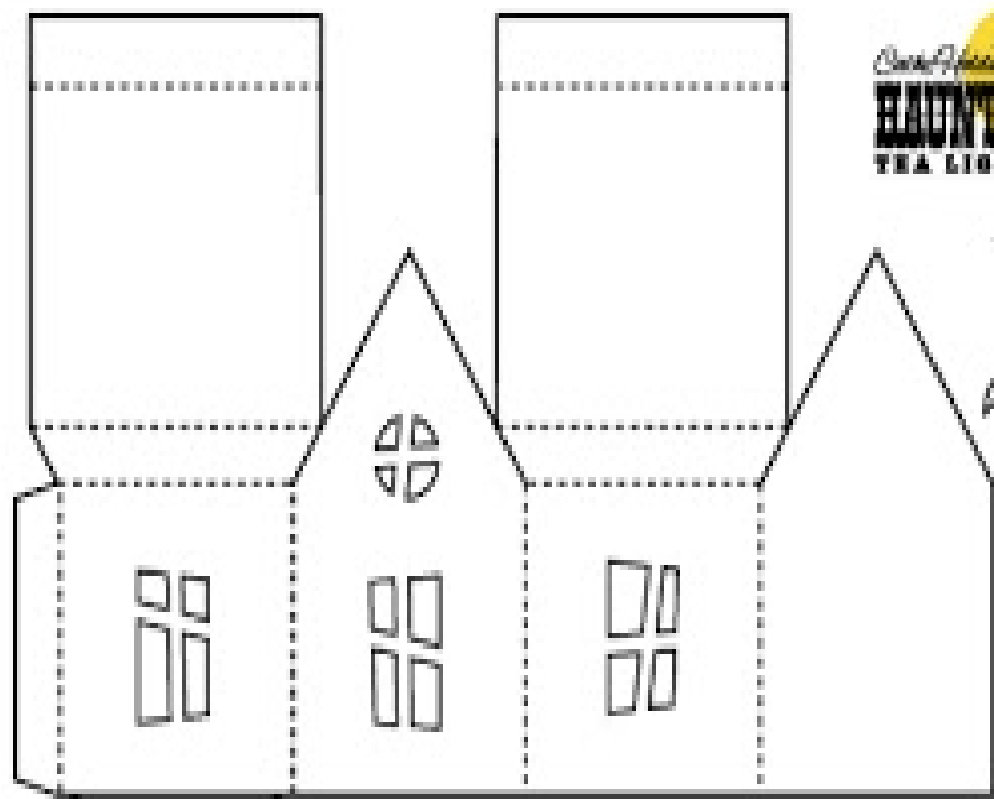

Spooky House
HAUNTED HOUSE
TEA LIGHT LUMINARY

BOTTOM OF HOUSE

ALTERNATE WINDOW DESIGNS

CUT LINE _____

FOLD LINE - - - - -