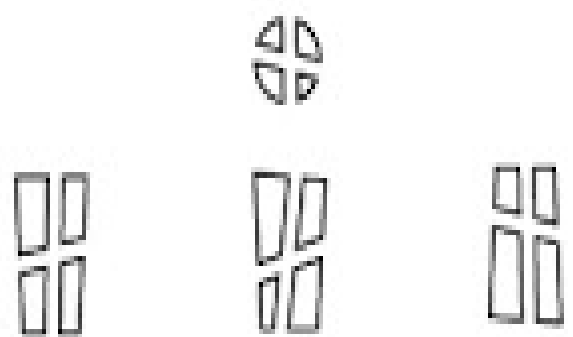

Spooky House
HAUNTED HOUSE
TEA LIGHT LUMINARY

BOTTOM OF HOUSE

ALTERNATE WINDOW DESIGNS

CUT LINE _____

FOLD LINE - - - - -