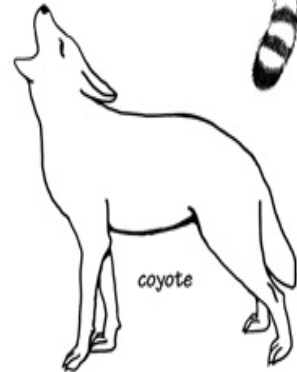

Color the California Mammals

big brown bat

black-tailed jackrabbit

mule deer

California kangaroo rat

black bear

pronghorn antelope

beaver

kit fox

ringtail

bobcat

river otter

gray squirrel

coyote

©Sheri Amsel

www.exploringnature.org