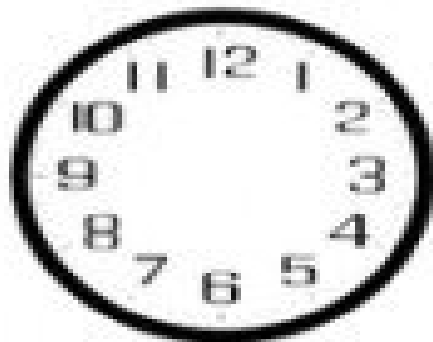

Draw the Correct Time

Draw the hands to show the correct time on each clock.

7:00

4:00

1:00

10:00