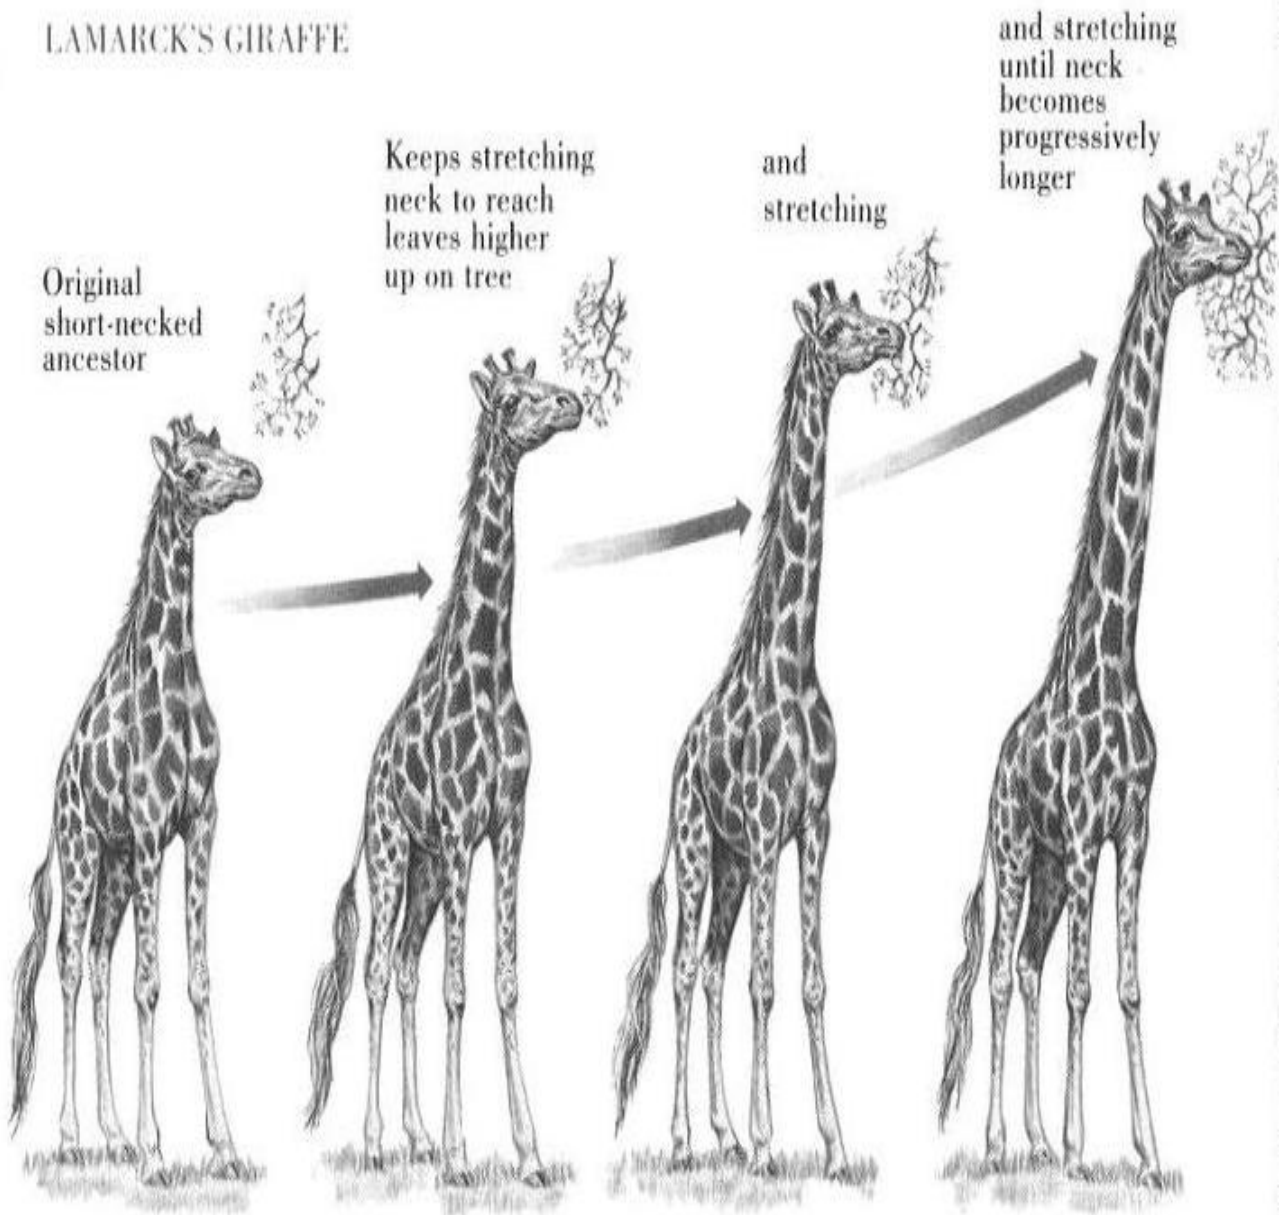

LAMARCK'S GIRAFFE

Original short-necked ancestor

Keeps stretching neck to reach leaves higher up on tree

and stretching

and stretching until neck becomes progressively longer

Driven by inner "need"