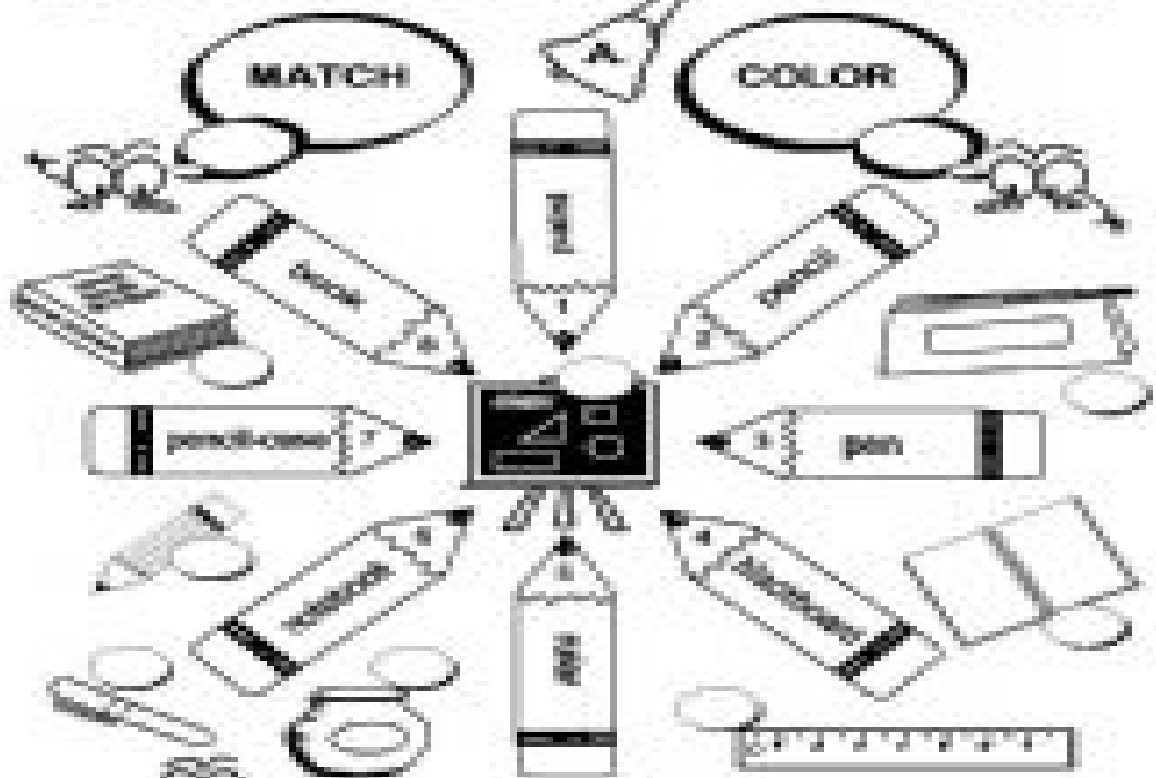

# SCHOOL TIME

MATCH

COLOR

The book is red.  
The notebook is blue.  
The pen is yellow.  
The ruler is pink.

The board is black.  
The pencil case is orange.  
The pencil is green.  
The paint is purple.