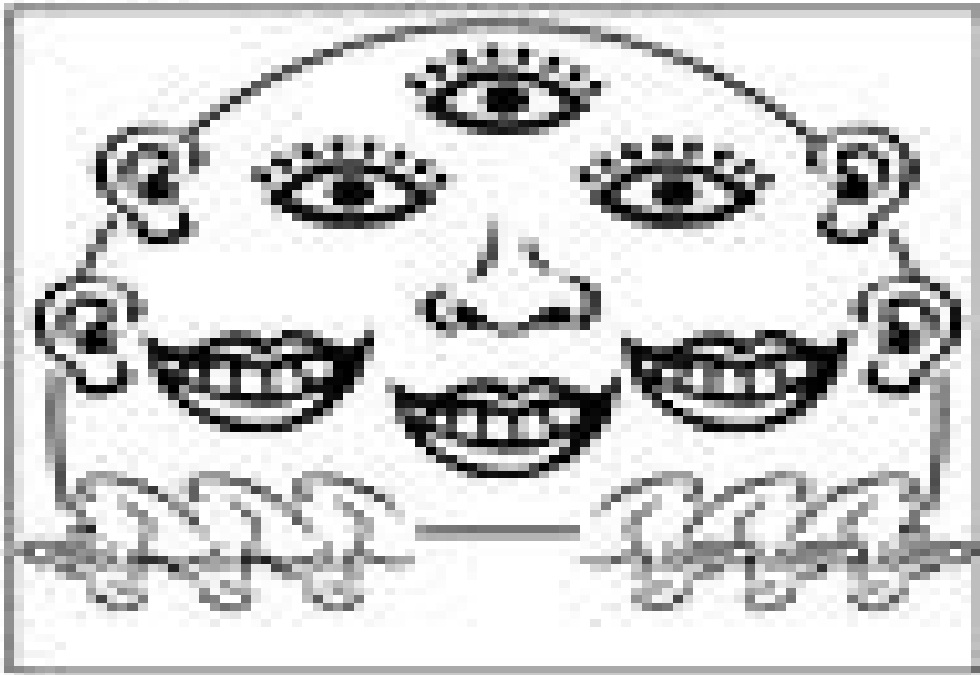

Activity 2: Drawing a
Smiley Face

Age: 5-7 years

They are important! Colors and shapes!

Example: