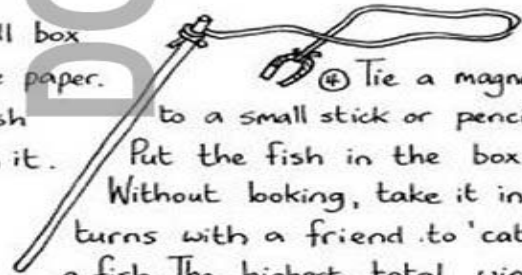

# Make a Magnetic fishing game

TONY CRABTREE

**THE SEA**

TOPIC WORKSHEETS

② Fasten a paper clip over each fish's nose.

③ Cover a tall box with white paper. Paint a fish scene on it.

④ Tie a magnet to a small stick or pencil. Put the fish in the box. Without looking, take it in turns with a friend to 'catch' a fish. The highest total wins.