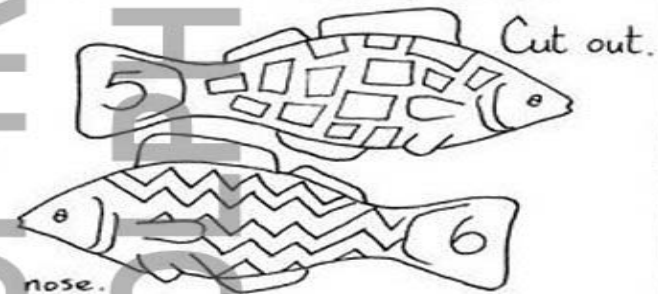

SEA CREATURES

SHEET N° 18

# Make a Magnetic fishing game

TONY CRABTREE

**THE SEA**

TOPIC WORKSHEETS

② Fasten a paper clip over each fish's nose.

③ Cover a tall box with white paper. Paint a fish scene on it.

④ Tie a magnet to a small stick or pencil. Put the fish in the box. Without looking, take it in turns with a friend to 'catch' a fish. The highest total wins.