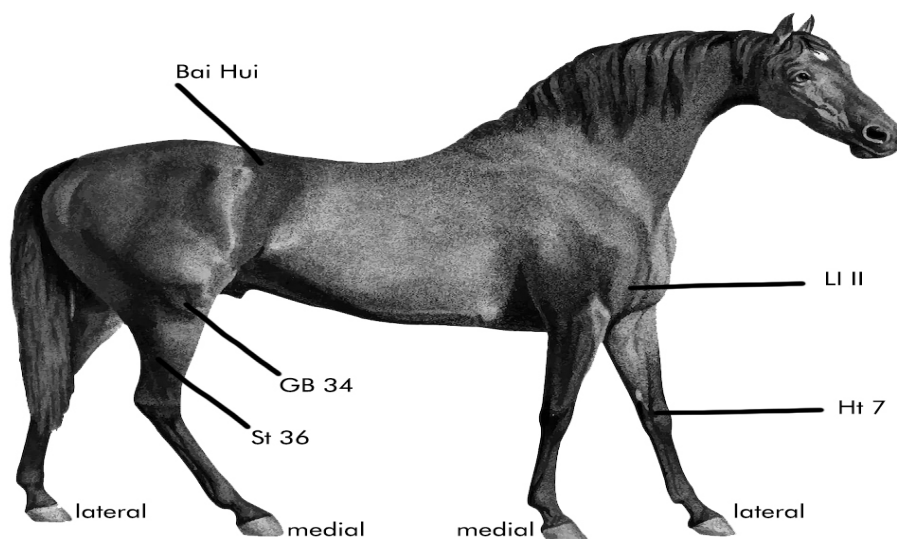

CHI ENERGY BALANCING