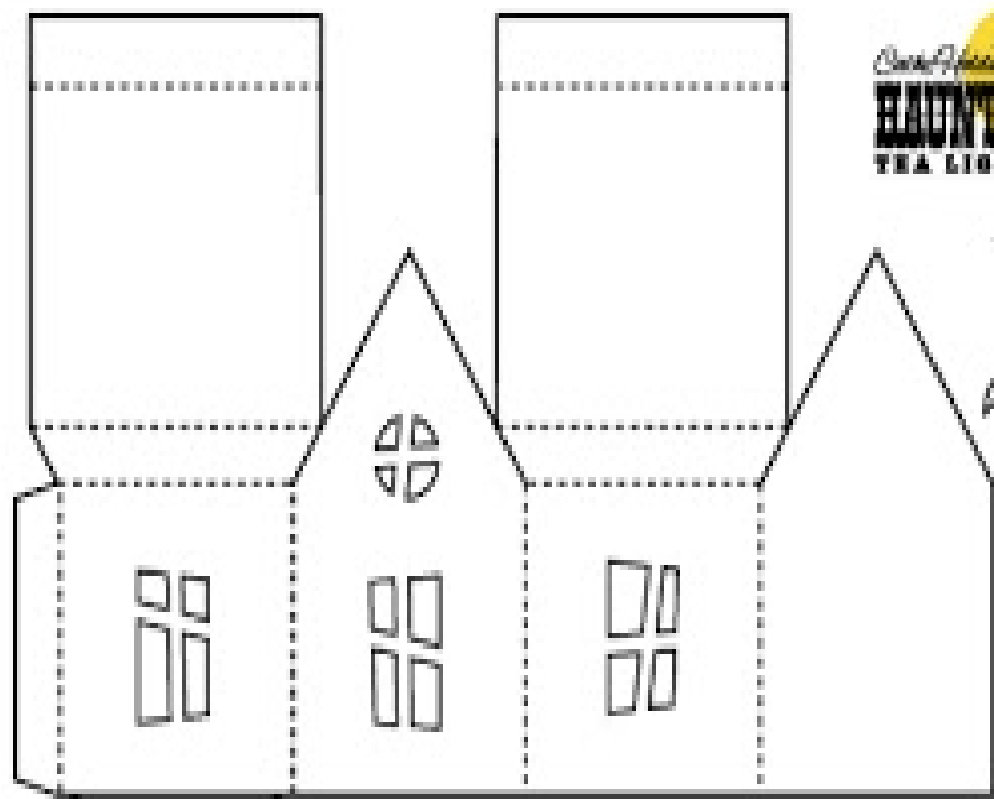

Spooky House
HAUNTED HOUSE
TEA LIGHT LUMINARY

ALTERNATE WINDOW DESIGNS

CUT LINE —————

FOLD LINE