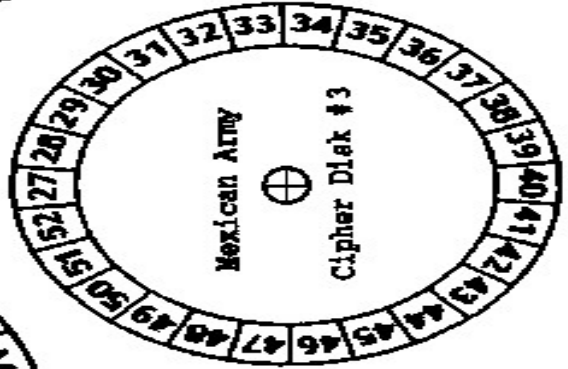

Caesar Cipher Disk #2

Mexican Army
Cipher Disk #5