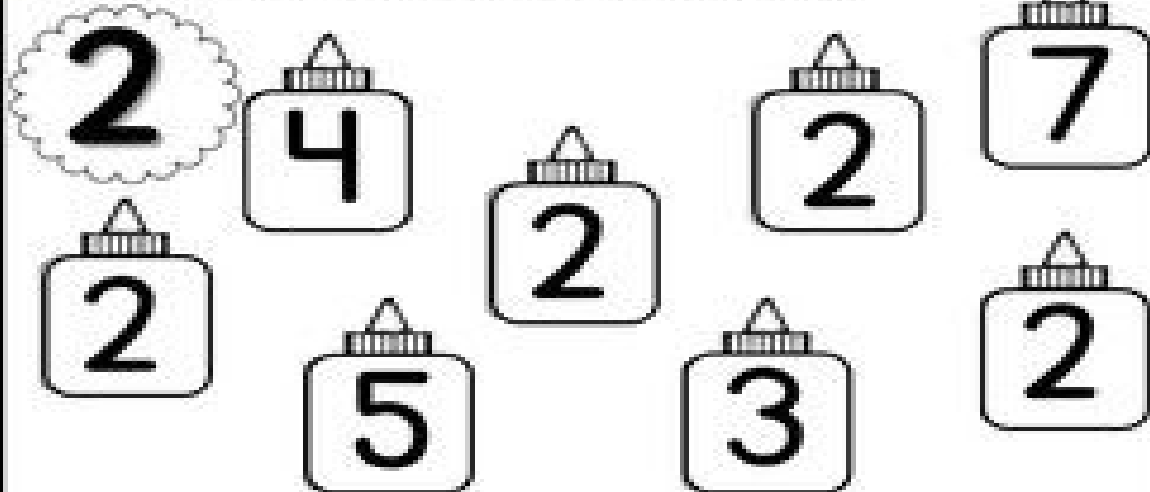

Name: \_\_\_\_\_

Directions: Color the glue bottles with the number 2.

Directions: Color the matching objects the same color.