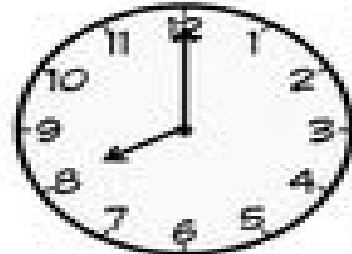

### Telling Time

Draw The arrows on The clocks To show The Time

1:00

4:00

10:00

7:00

3:00

5:00

The Times on The clocks are

\_\_\_\_\_

\_\_\_\_\_

\_\_\_\_\_