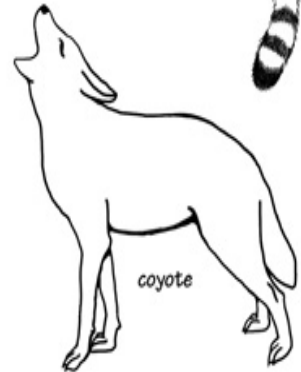

Color the California Mammals

big brown bat

black-tailed jackrabbit

mule deer

California kangaroo rat

black bear

pronghorn antelope

beaver

kit fox

ringtail

bobcat

river otter

gray squirrel

coyote

©Sheri Amsel

www.exploringnature.org