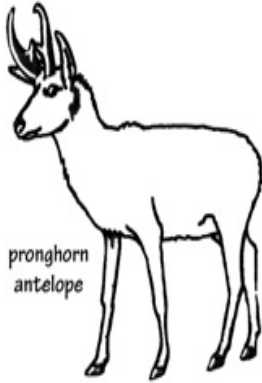

Color the California Mammals

big brown bat

black-tailed jackrabbit

mule deer

California kangaroo rat

black bear

pronghorn antelope

beaver

kit fox

ringtail

bobcat

river otter

gray squirrel

coyote

©Sheri Amsel

www.exploringnature.org