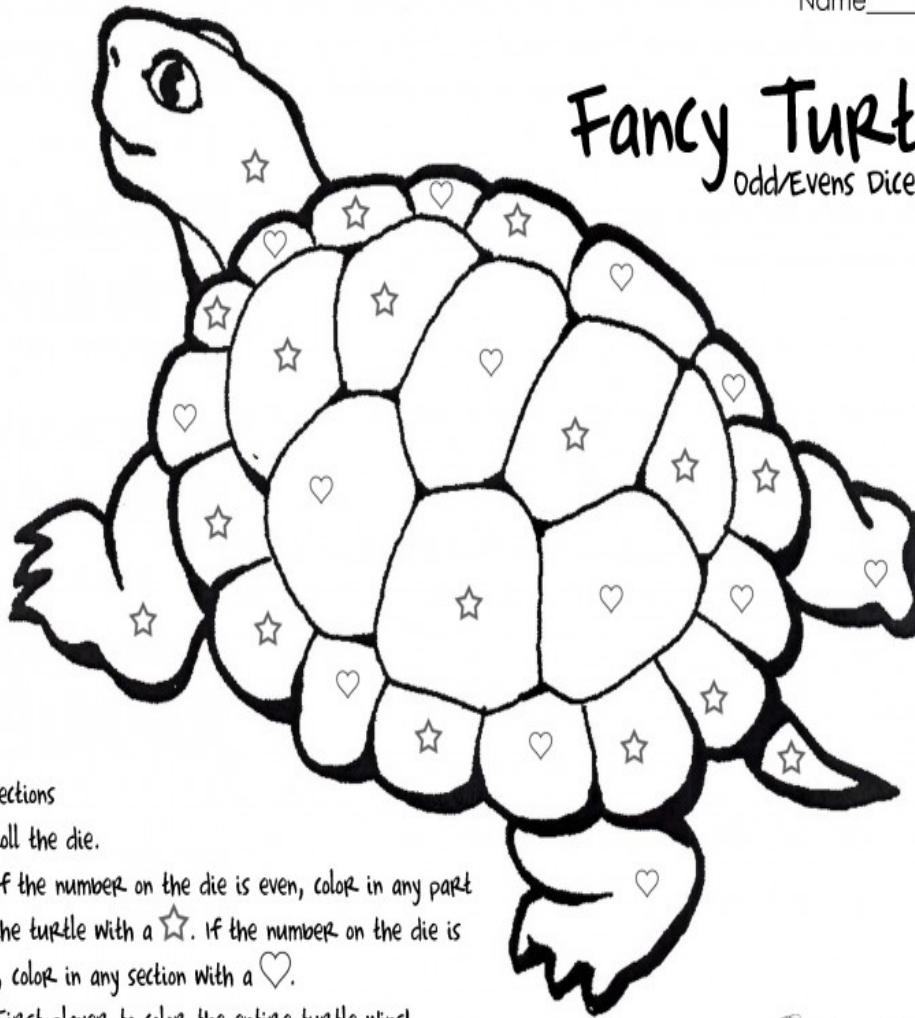

# Fancy Turtle!

Odd/Evens Dice Game

### Directions

1. Roll the die.
2. If the number on the die is even, color in any part of the turtle with a ☆. If the number on the die is odd, color in any section with a ♥.
3. First player to color the entire turtle wins!