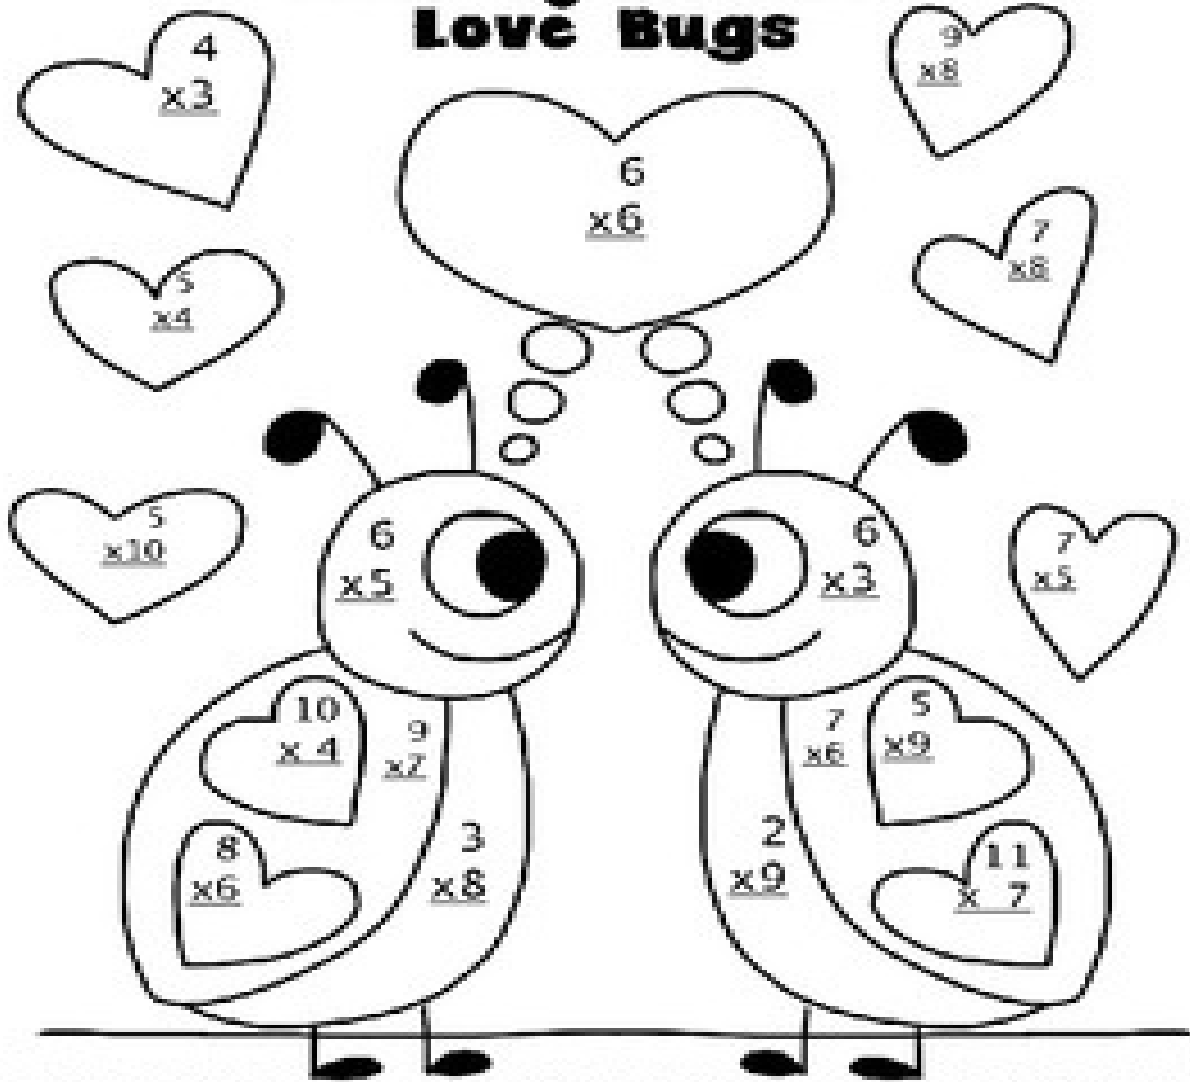

Color By Number: Love Bugs

Red: 63, 20, 18

Orange: 48, 40, 72

Yellow: 35, 30, 24

Green: 45, 77, 12

Blue: 50, 42

Purple: 56, 36