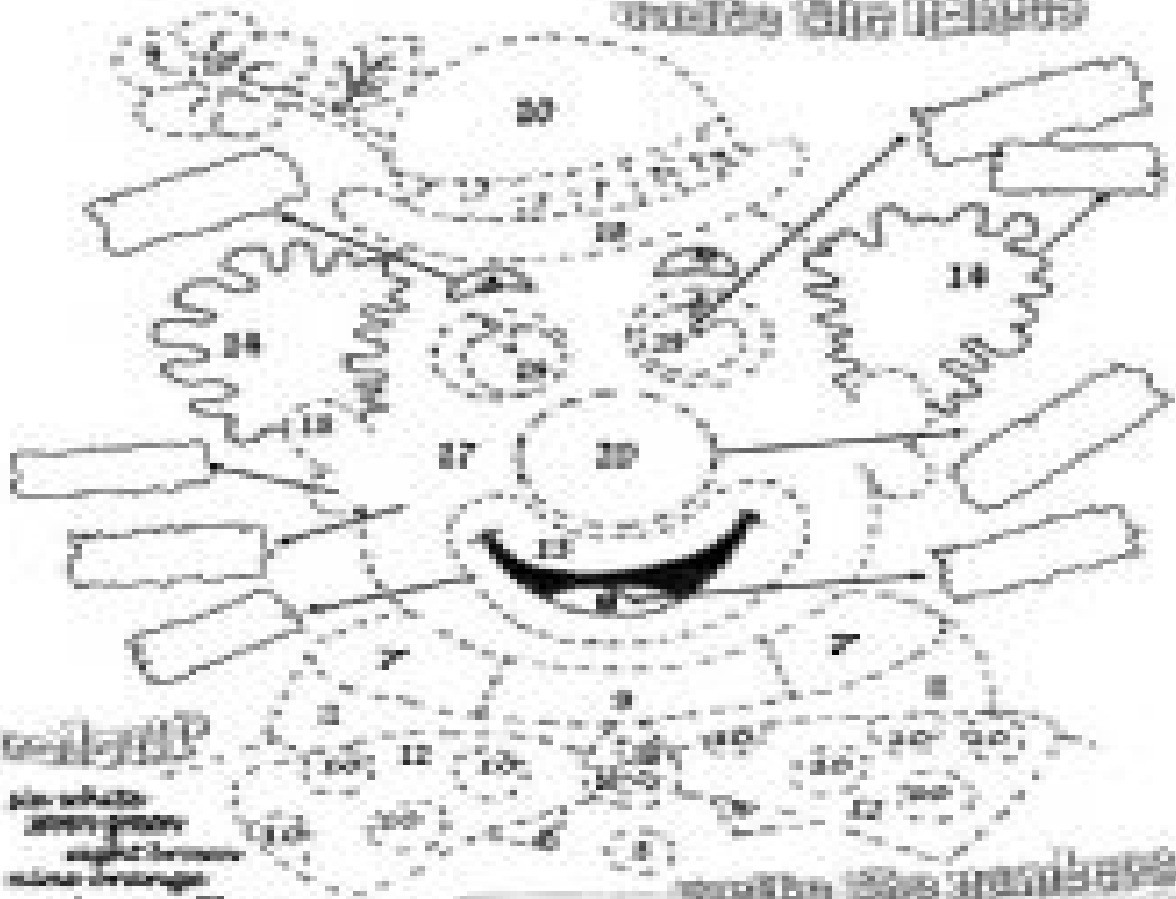

# DIAGRAM THE CLOWN

write the numbers

## coloring

- skin white
- eyes green
- eyebrows red/brown
- hair orange
- ears yellow
- clothes grey
- shoes purple
- hair band blue
- eyes and eyebrows black
- face and ears pink
- mouth nose and tongue red

## write the numbers

1	11
2	12
3	13
4	14
5	15
6	16
7	17
8	18
9	19
10	20