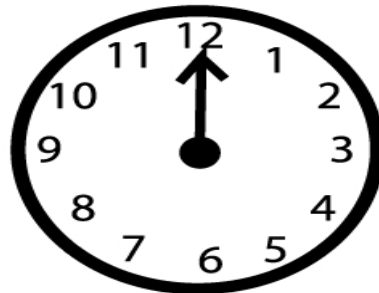

# Telling Time Worksheet

Name \_\_\_\_\_

Read the time below and draw the little hand on the clocks to show the time.

1

4:00

2

11:00