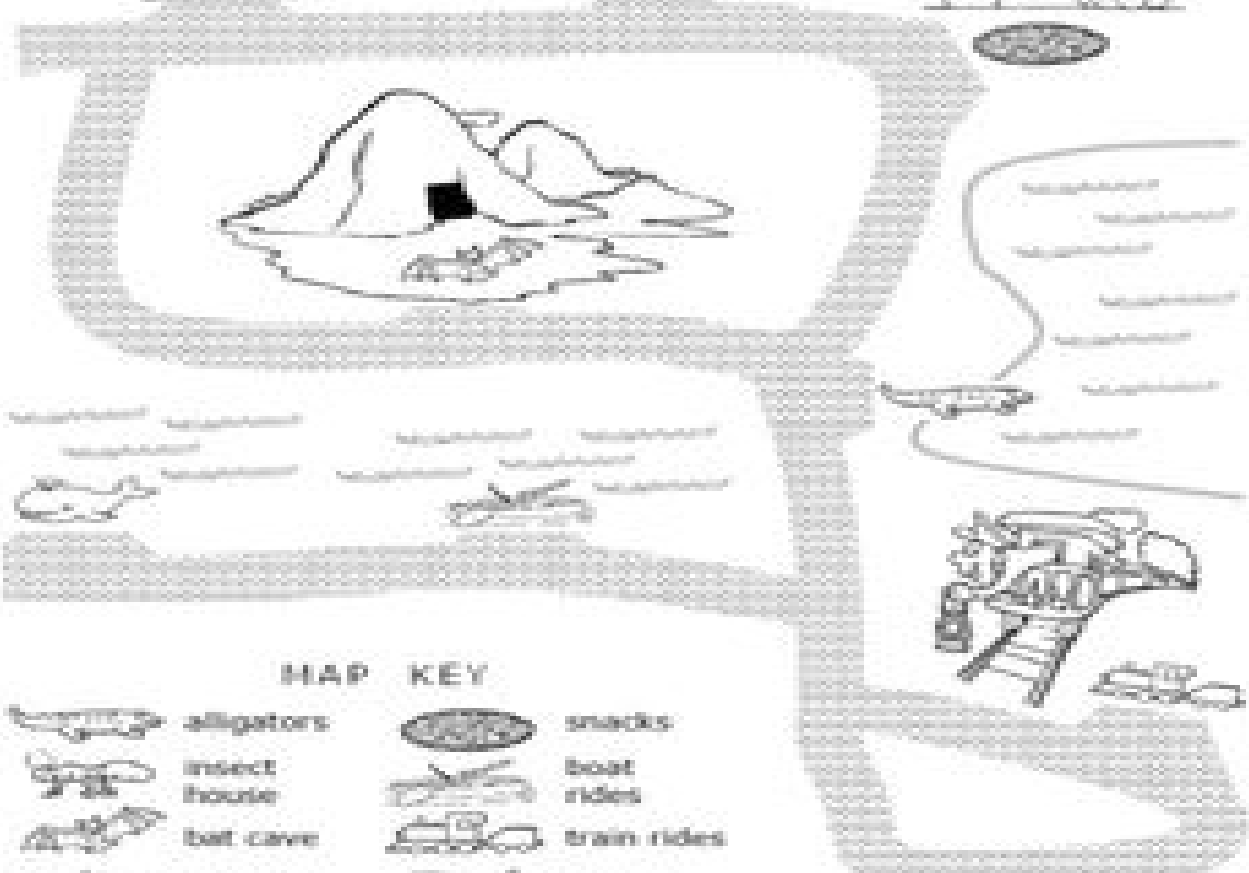

Sheron Zoo Map

Color each symbol on the map key, then use the same color on the map.

MAP KEY

alligators

snacks

insect house

boat rides

bat cave

train rides

aquarium

whales