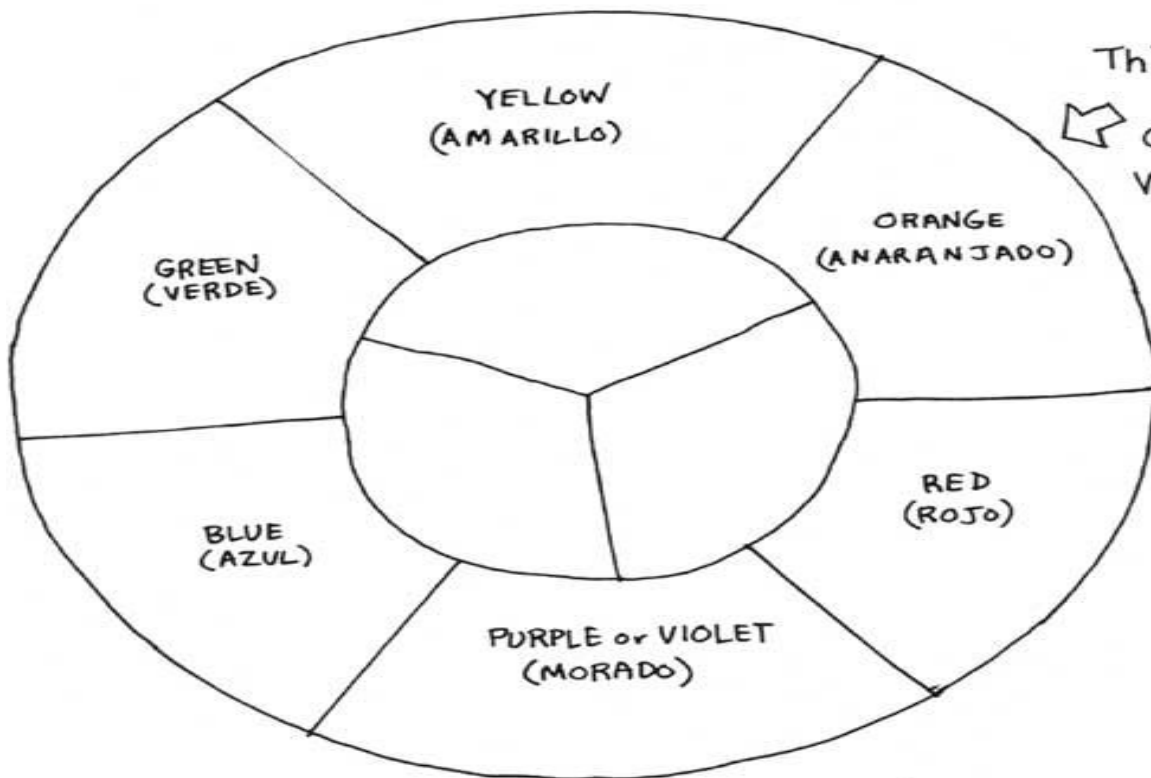

# COLOR

This is a color wheel.

## COLOR SCHEMES (PLANS)

are ways I can use color to improve my art work.

PRIMARY

RAINBOW

SECONDARY

WARM    COOL

COMPLIMENTARY

NEUTRAL