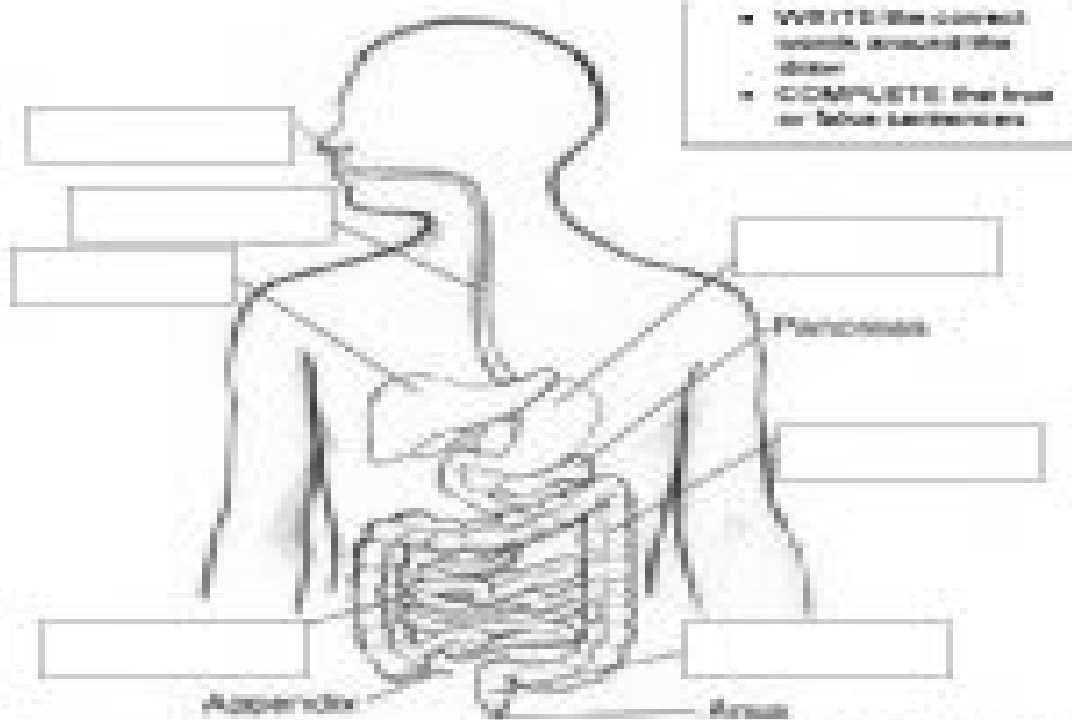

SCIENCE test

- WRITE the correct words around the diagram
- COMPLETE the text or short sentences

	TRUE	FALSE
The digestive system break food down into small molecules.		
The esophagus is a muscular tube.		
The Large Intestine is responsible for removing water.		
The digestive process starts in the mouth.		
Liver produces bile.		
Food stays in the small intestine about 4 minutes.		
The small intestine is 2 meters long.		
The food waste is expelled through the anus.		