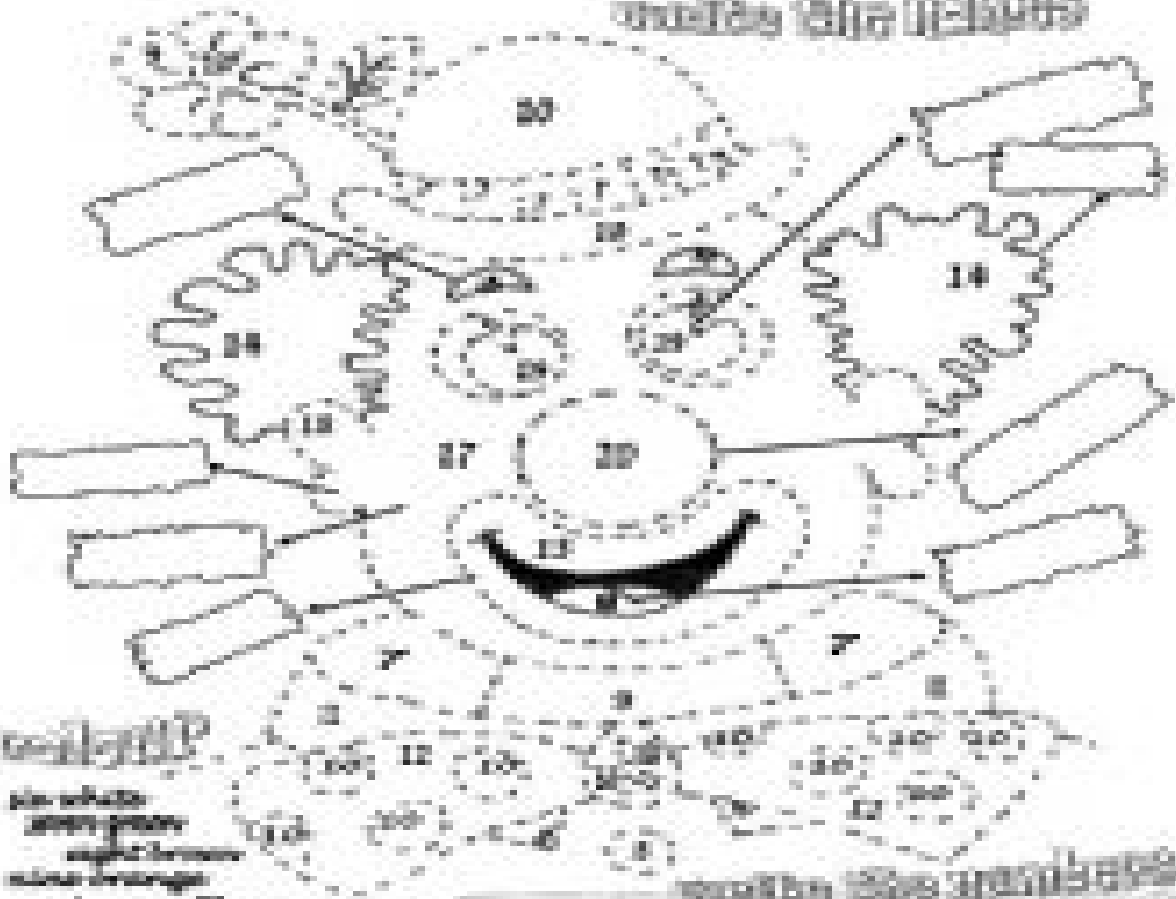

# DIAGRAM THE CLOWN

write the numbers

## coloring

- skin white
- eyes purple
- eyebrows
- hair orange
- ears yellow
- clothes grey
- boots purple
- hair blue
- eyes and eyebrows black
- face and ears pink
- mouth nose and tongue red

## write the numbers

1	11
2	21
3	31
4	41