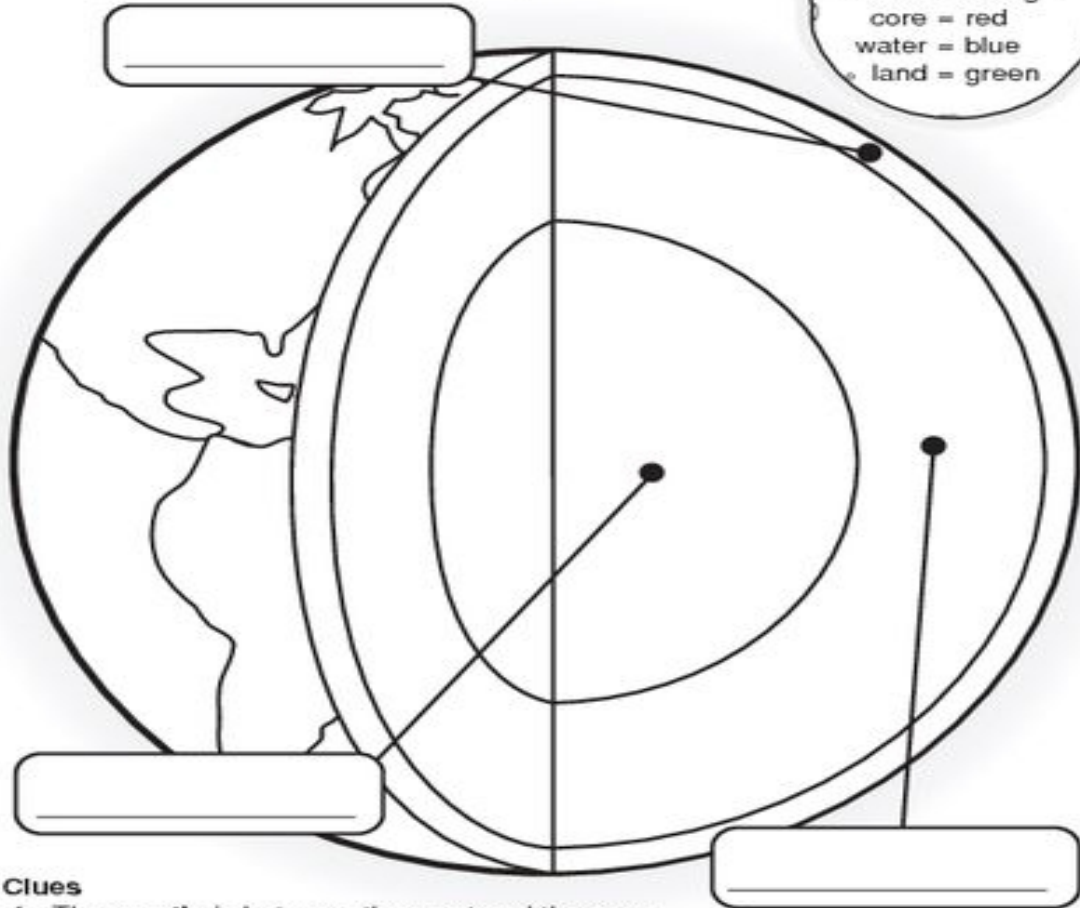

Name \_\_\_\_\_

Layers of Earth

## Inside Earth

Use the clues below to help you label Earth.  
Use the code on the Moon to color each part of Earth.

**Color Code**  
crust = brown  
mantle = orange  
core = red  
water = blue  
land = green

### Clues

1. The **mantle** is between the crust and the core.
2. We live on the outer layer called the **crust**.
3. The **core** is found in the center of Earth.