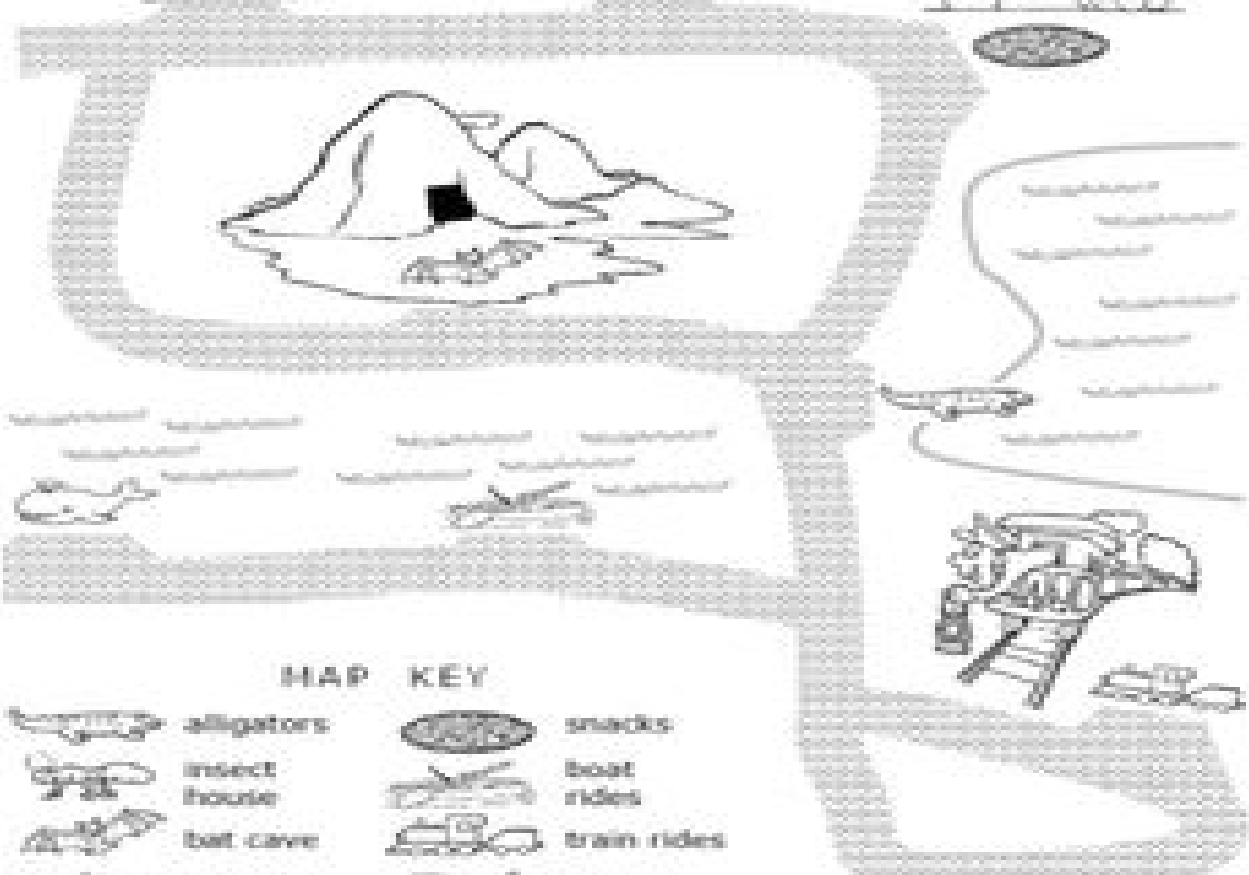

Sheron Zoo Map

Color each symbol on the map key, then use the same color on the map.

MAP KEY

alligators

snacks

insect house

boat rides

bat cave

train rides

aquarium

whales