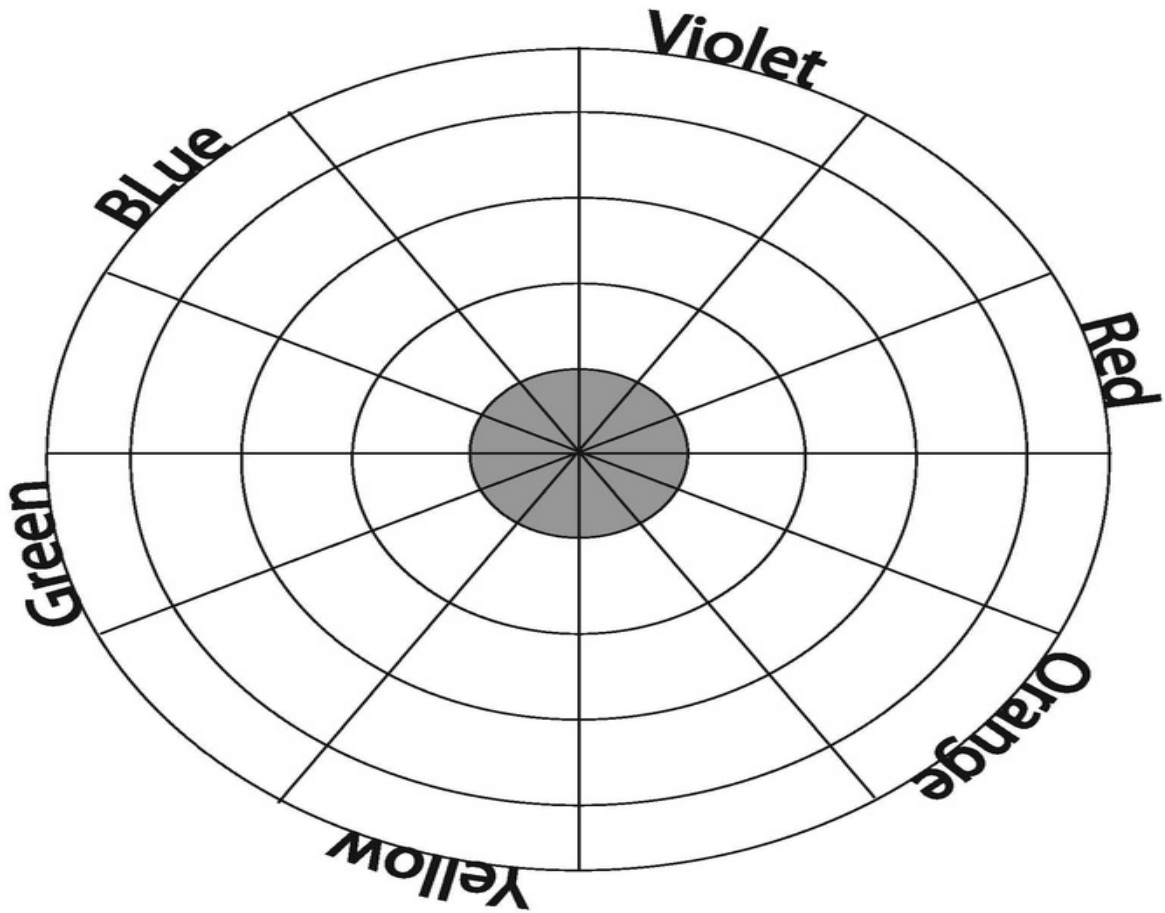

Color Wheel Chart

The only colors that should be used: Red, Yellow, Blue, Black and White
Fill in rings in this order from outside in:

- True Hue -
- Tint -
- Tone -
- Shade -