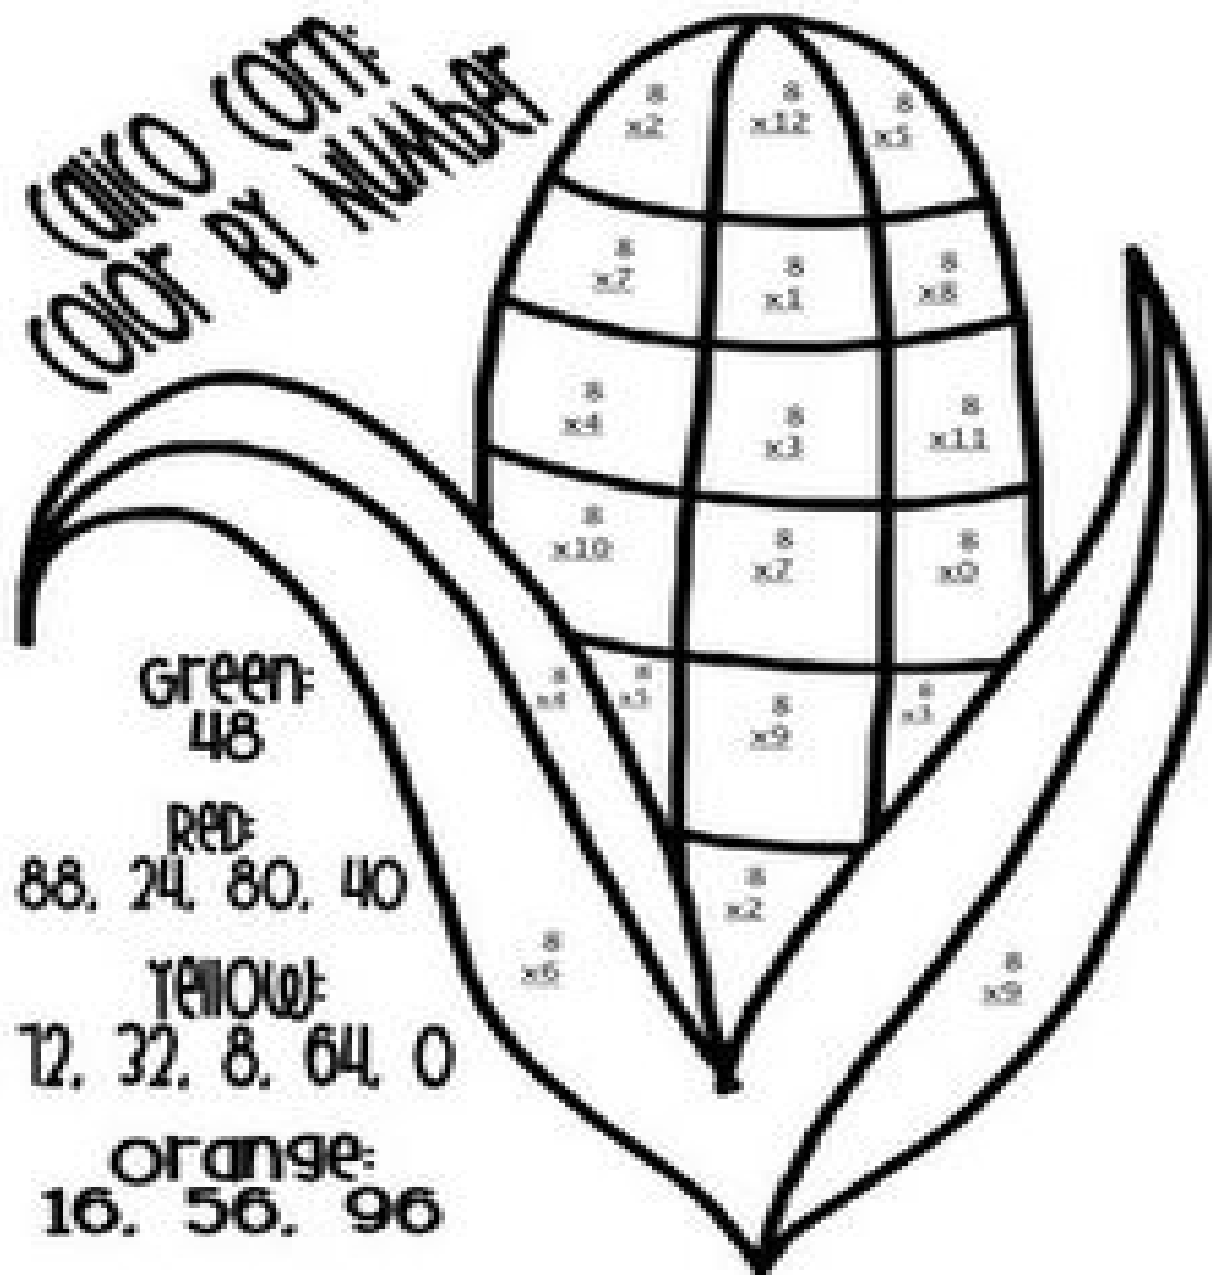

*COLOR CORN
CROP BY NUMBER*

Green:
48

Red:
88, 24, 80, 40

Yellow:
12, 32, 8, 64, 0

Orange:
16, 56, 96