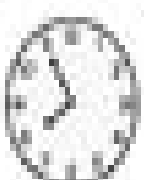

# TELLING TIME TO THE NEAREST 5 MINUTES

NAME: \_\_\_\_\_

DATE: \_\_\_\_\_

DIRECTIONS: WRITE THE TIME IN DIGITAL FORM UNDERNEATH EACH CLOCK

1.

2.

3.

4.