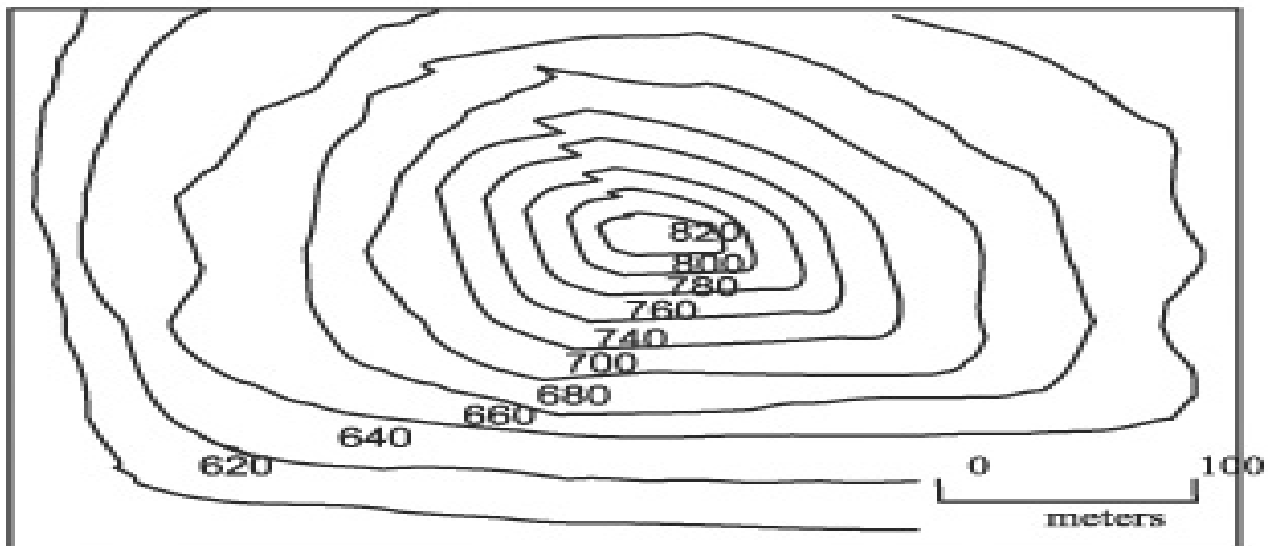

visual view of mountain

topographical map
(contour interval 20 meters)