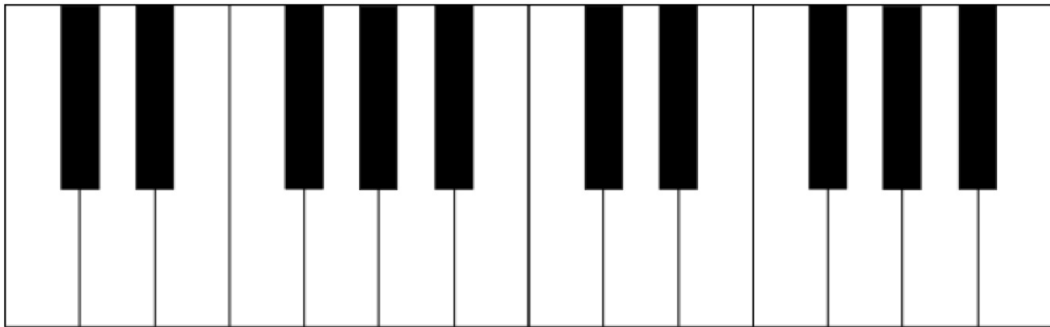

Finding C Position

On the keyboard below color:

C's - green D's - blue E's - yellow
F's - red G's - orange

Color the fingers below to match the keys they play in C position.