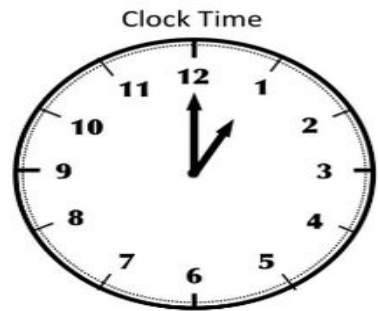

60 Minutes in an Hour
The Long Hand measures minutes
The Short Hand measures hours

Digital Time
3:00

Digital Time
:

Digital Time
:

12 Hours each morning - AM
12 Hours each night - PM
24 Hours Every Day

Digital Time
1:00