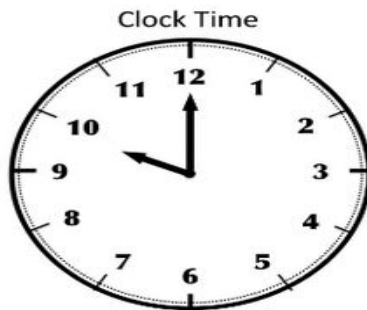

60 Minutes in an Hour
The Long Hand measures minutes
The Short Hand measures hours

Digital Time
3:00

Digital Time
:

Digital Time
:

12 Hours each morning - AM
12 Hours each night - PM
24 Hours Every Day

Digital Time
1:00