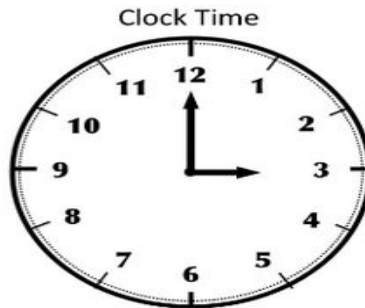

60 Minutes in an Hour
The Long Hand measures minutes
The Short Hand measures hours

Digital Time
3:00

Digital Time
:

Digital Time
:

12 Hours each morning - AM
12 Hours each night - PM
24 Hours Every Day

Digital Time
1:00