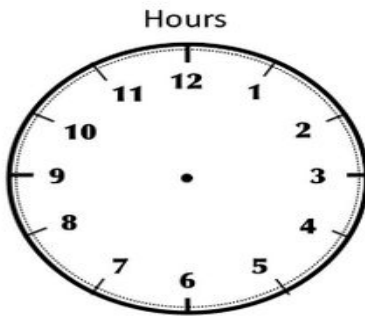

60 Minutes in an Hour
The Long Hand measures minutes
The Short Hand measures hours

Digital Time
3:00

Digital Time
:

Digital Time
:

12 Hours each morning - AM
12 Hours each night - PM
24 Hours Every Day

Digital Time
1:00