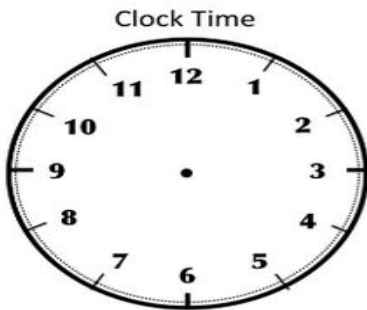

60 Minutes in an Hour
The Long Hand measures minutes
The Short Hand measures hours

Digital Time
3:00

Digital Time
:

Digital Time
:

12 Hours each morning - AM
12 Hours each night - PM
24 Hours Every Day

Digital Time
1:00