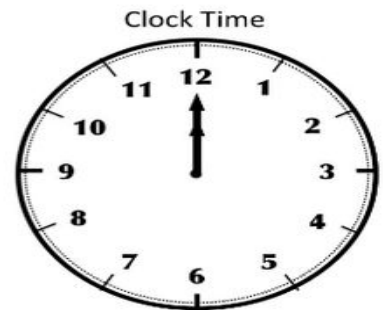

Digital Time
12:00