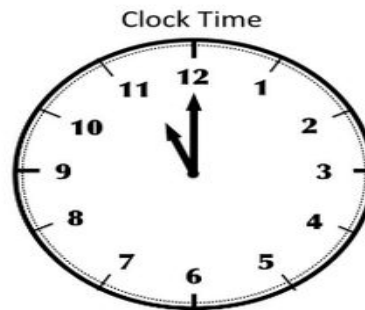

Digital Time
11:00