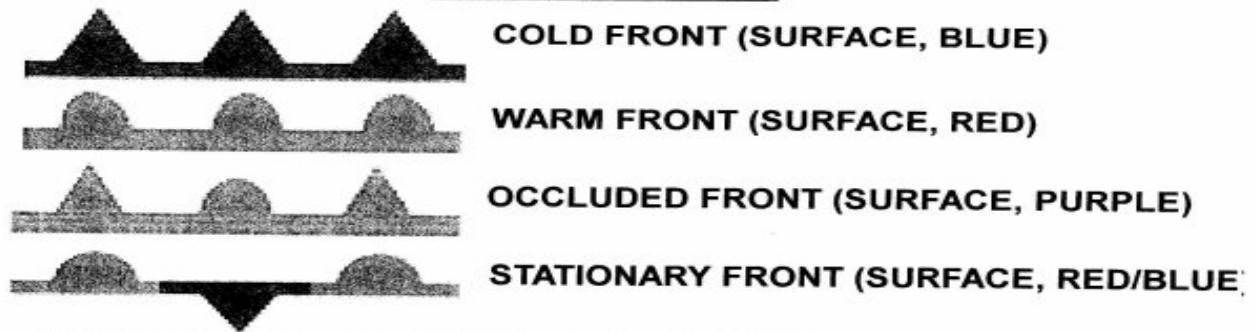

**FRONT SYMBOLS**

**COMMON WEATHER SYMBOLS**

● ●	LIGHT RAIN	RAIN SHOWER	
● ● ● ●	MODERATE RAIN	SNOW SHOWER	
● ● ● ● ● ●	HEAVY RAIN	SHOWERS OF HAIL	
* *	LIGHT SNOW	DRIFTING SNOW	
* * *	MODERATE SNOW	DUST STORM	
* * * *	HEAVY SNOW	FOG	
“ ”	LIGHT DRIZZLE	HAZE	
△ ●	ICE PELLETS (SLEET)	SMOKE	
	FREEZING RAIN	THUNDERSTORM	
	FREEZING DRIZZLE	HURRICANE	