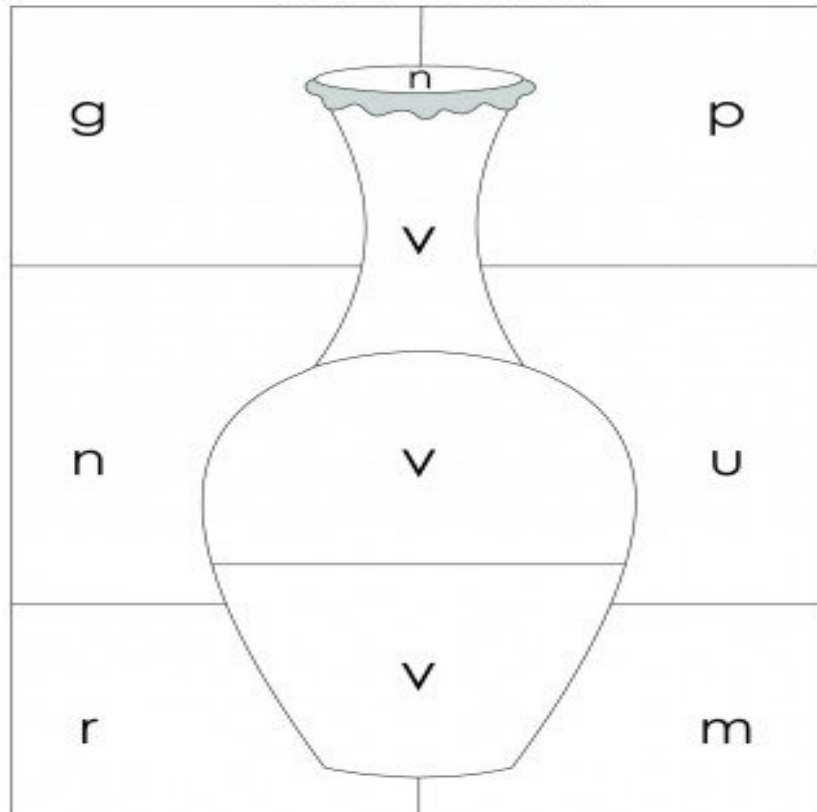

IDENTIFICATION OF SMALL LETTERS: v

Colour the vs red.

VASE

WORKSHEET 57