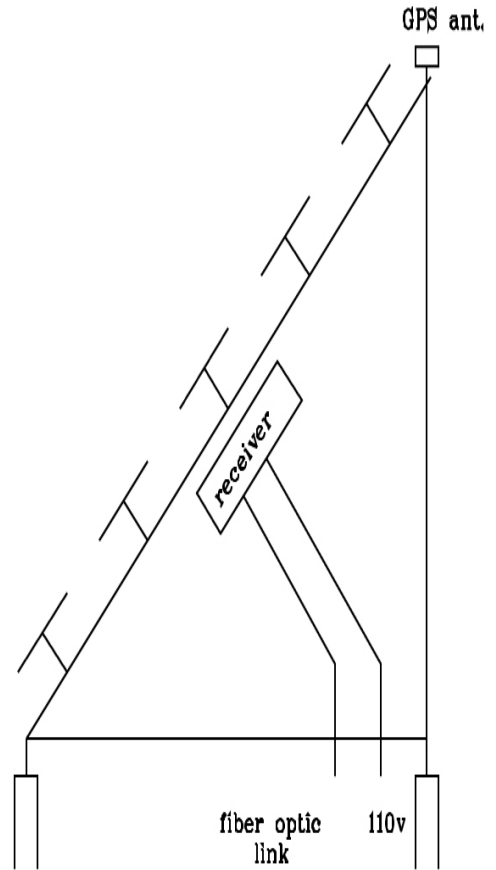

front

side

5x5 crossed dipole array  
(dimension approx 14x14 feet)