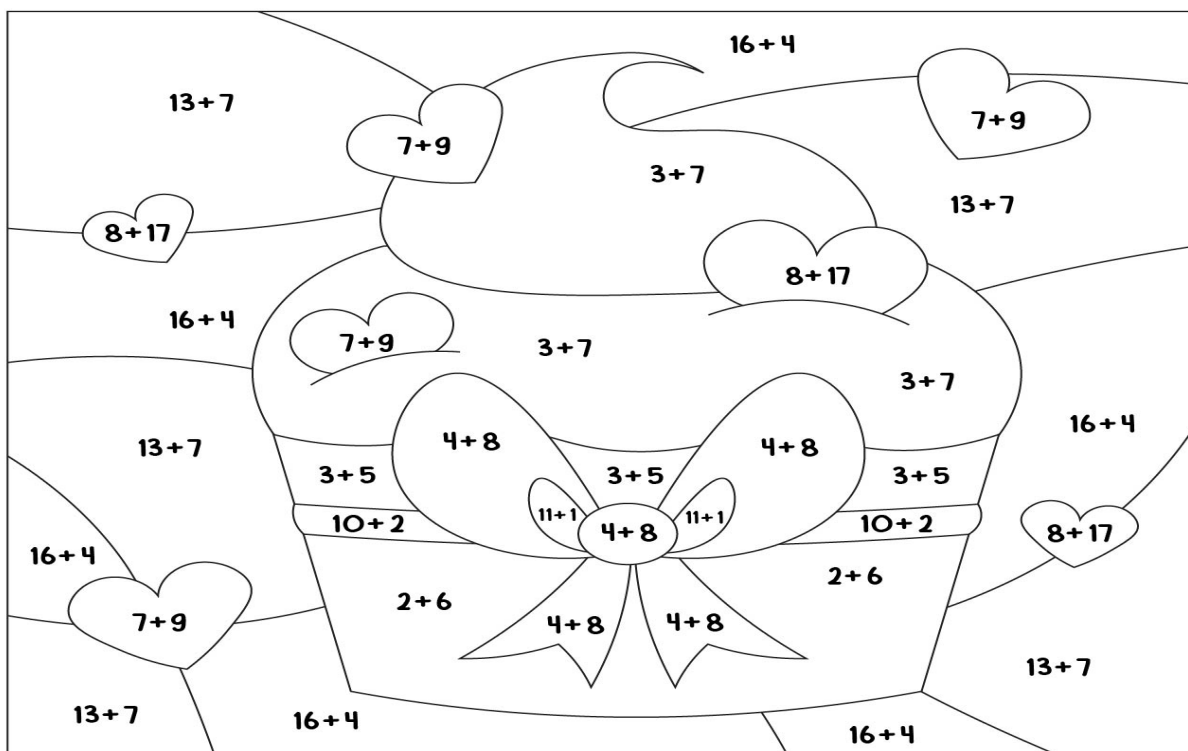

Name: _____ Date: _____

VALENTINE

Color by number.

Brown = 8
Cream = 10

Red = 12
Dark red = 16

Purple = 20
Pink = 25