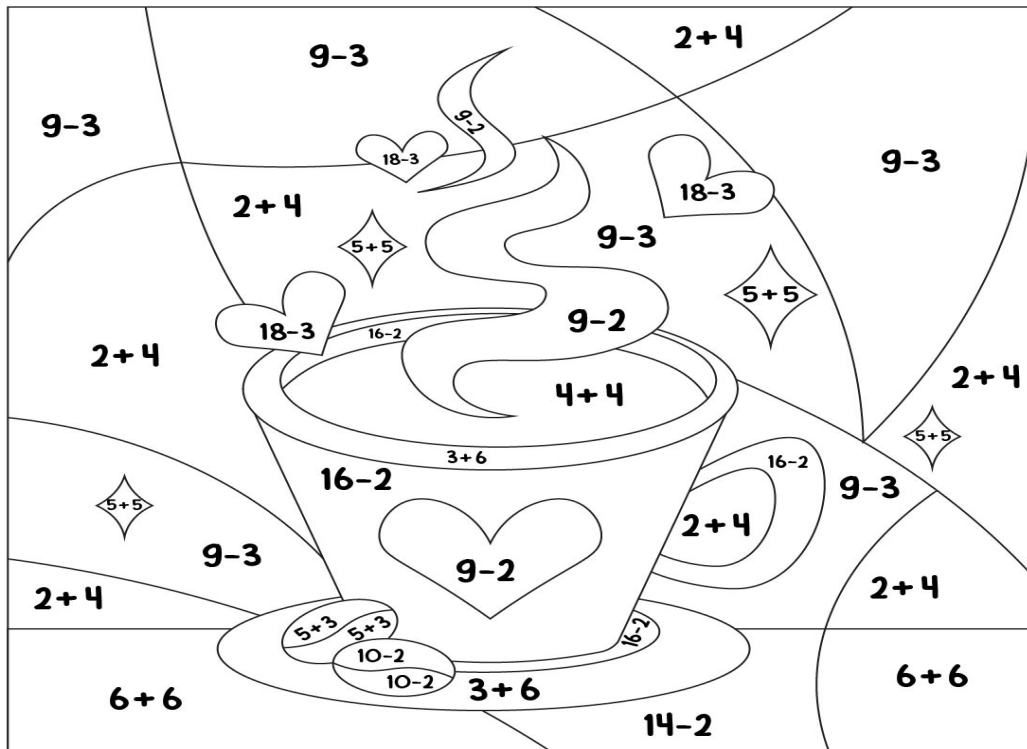

# VALENTINE

Color by number.

Cream	=	6	Yellow	=	10	White	=	7
Brown	=	8	Red	=	15	Green	=	9
Dark Brown	=	12				Dark Green	=	14