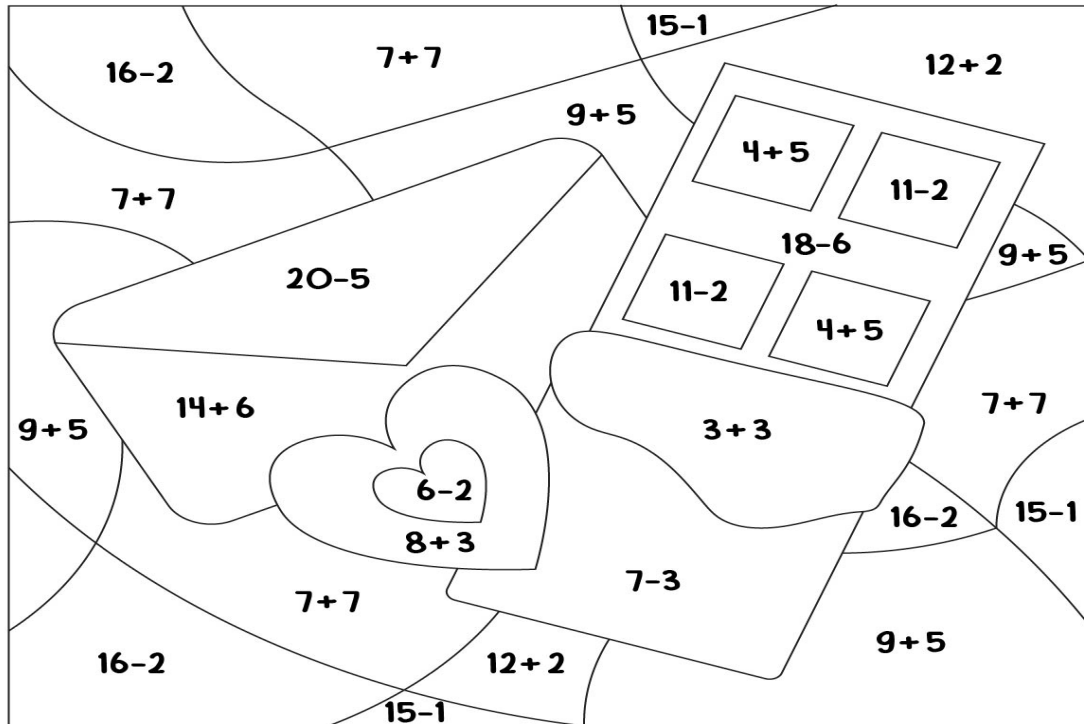

Name: _____ Date: _____

VALENTINE MATH

Coloring Sheet

Red = 4
White = 6
Pink = 11
Soft Pink = 14

Brown = 9
Dark Brown = 12
Cream = 15
Dark Cream = 20