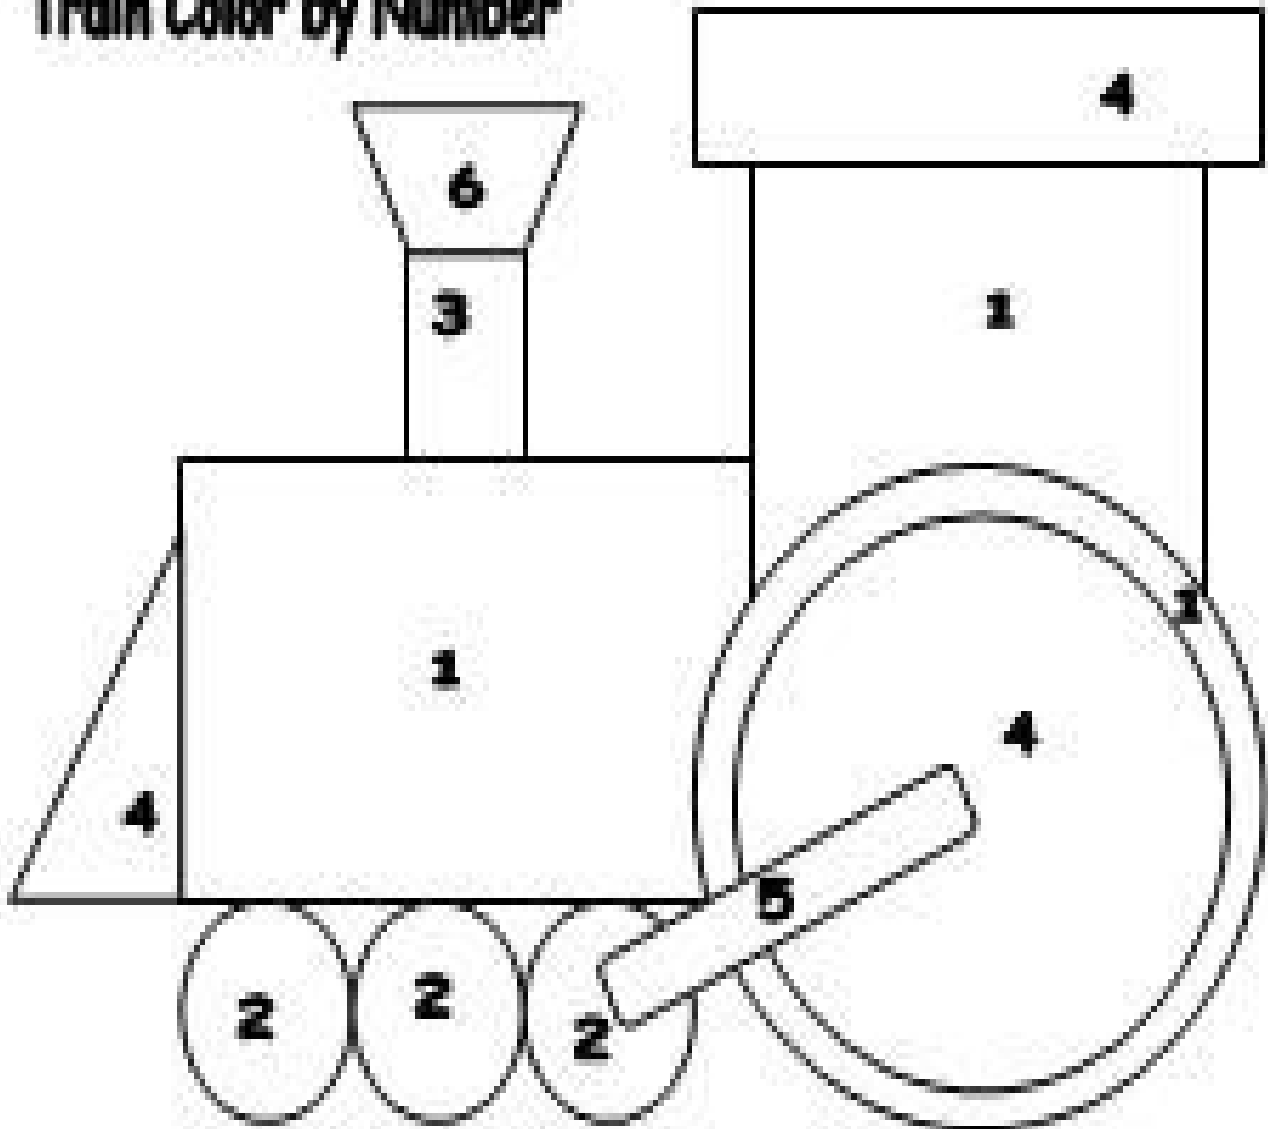

Train Color by Number

1-black 2-orange 3-blue 4-red 5-yellow 6-green