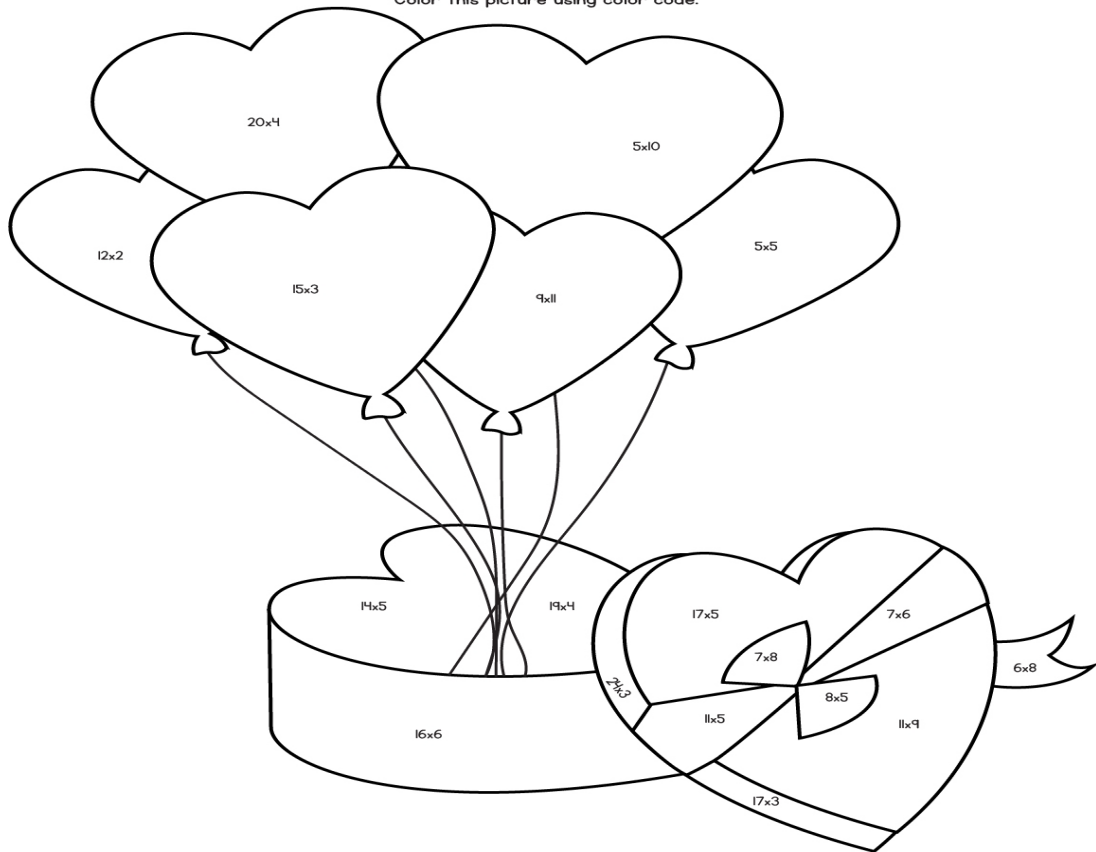

# Valentine Coloring

Color this picture using color code.

Blue = 10-30	Red = 31-60
Pink = 61-80	Purple = 81-100