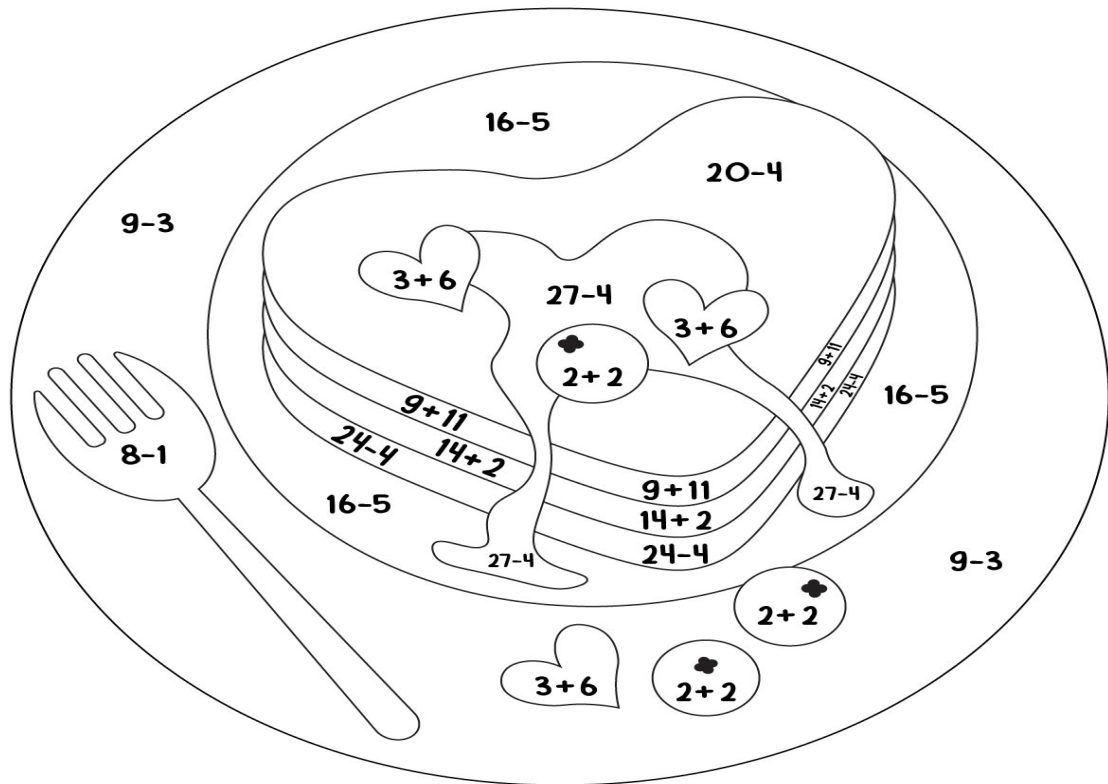

Name: _____ Date: _____

VALENTINE

Color by number.

Dark Blue = 4
Soft Pink = 6
Purple = 7

Red = 9
Cream = 11

Brown = 16
Dark Brown = 20
Orange = 23