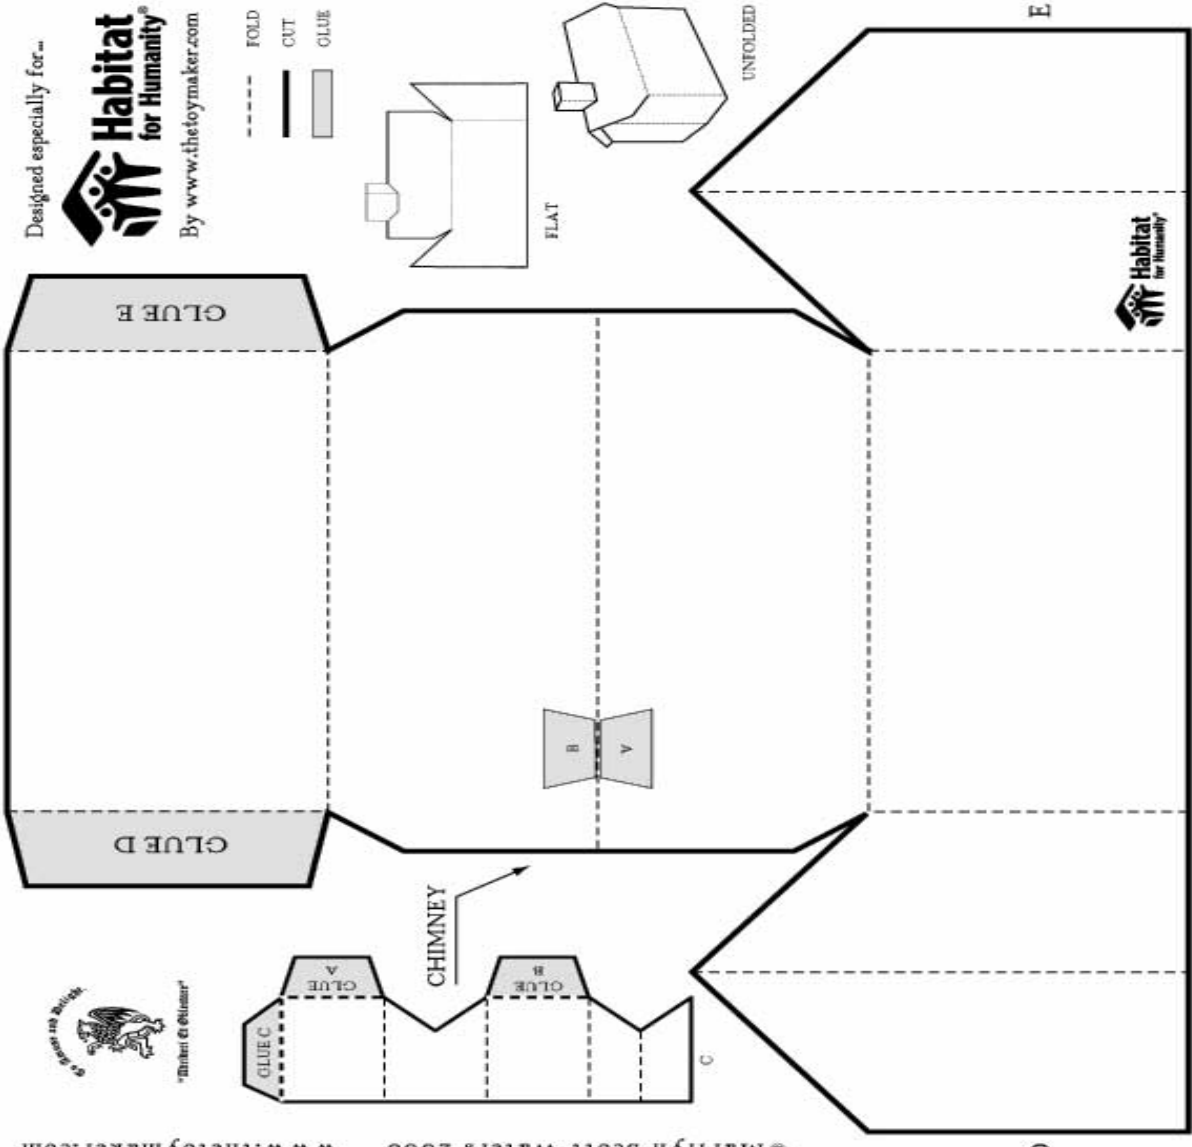

Designed especially for...  
**Habitat for Humanity**  
 By [www.thetoymaker.com](http://www.thetoymaker.com)

--- FOLD  
 - - - CUT  
 █ GLUE

© Marilyn Scott-Waters 2005 [www.thetoymaker.com](http://www.thetoymaker.com)