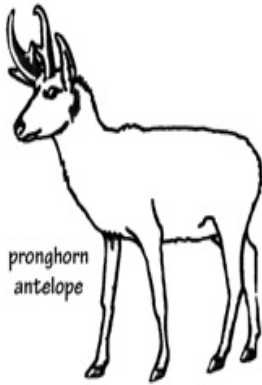

Color the California Mammals

big brown bat

black-tailed jackrabbit

mule deer

California kangaroo rat

black bear

pronghorn antelope

beaver

kit fox

ringtail

bobcat

river otter

gray squirrel

coyote

©Sheri Amsel

www.exploringnature.org