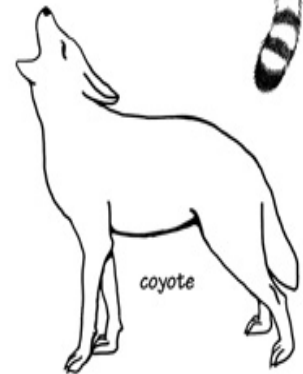

Color the California Mammals

big brown bat

black-tailed jackrabbit

mule deer

California kangaroo rat

black bear

pronghorn antelope

beaver

kit fox

ringtail

bobcat

river otter

gray squirrel

coyote

©Sheri Amsel

www.exploringnature.org