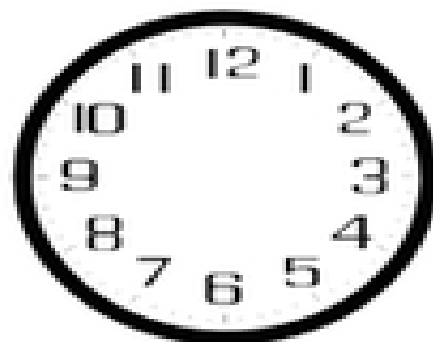

# Draw the Correct Time

Draw the hands to show the correct time on each clock.

7:00

4:00

1:00

10:00