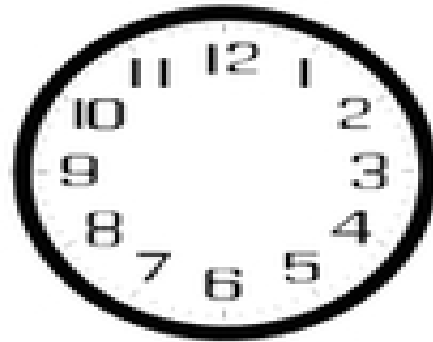

# Draw the Correct Time

Draw the hands to show the correct time on each clock.

7:00

4:00

1:00

10:00