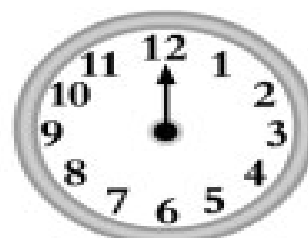

What time is it?

Look at the clocks below. Draw the second clock hand to display the time shown at the bottom of each clock.

1:00

7:00

10:00

6:00

9:00

8:00

2:00

4:00

11:00