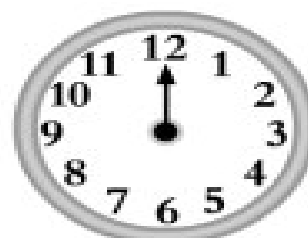

What time is it?

Look at the clocks below. Draw the second clock hand to display the time shown at the bottom of each clock.

1:00

7:00

10:00

6:00

9:00

8:00