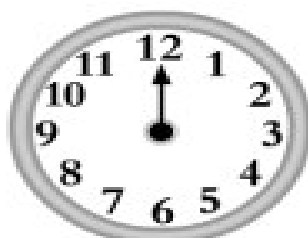

What time is it?

Look at the clocks below. Draw the second clock hand to display the time shown at the bottom of each clock.

1:00

7:00

10:00

6:00

9:00

8:00