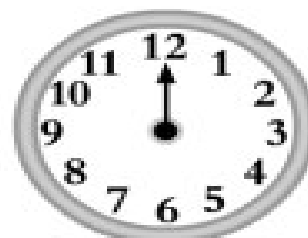

What time is it?

Look at the clocks below. Draw the second clock hand to display the time shown at the bottom of each clock.

1:00

7:00

10:00

6:00

9:00

8:00