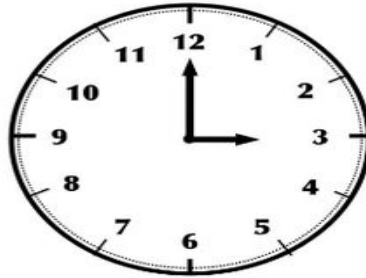

Minutes

60 Minutes in an Hour  
The Long Hand measures minutes  
The Short Hand measures hours

Clock Time

Digital Time  
**3:00**

Clock Time

Digital Time  
**:**

Clock Time

Digital Time  
**:**

Hours

12 Hours each morning - AM  
12 Hours each night - PM  
24 Hours Every Day

Clock Time

Digital Time  
**1:00**

Clock Time

Digital Time  
**10:00**

Clock Time

Digital Time  
**11:00**