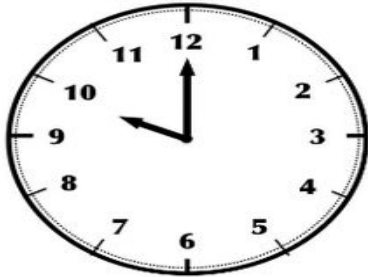

Minutes

60 Minutes in an Hour  
The Long Hand measures minutes  
The Short Hand measures hours

Clock Time

Digital Time  
**3:00**

Clock Time

Digital Time  
**:**

Clock Time

Digital Time  
**:**

Hours

12 Hours each morning - AM  
12 Hours each night - PM  
24 Hours Every Day

Clock Time

Digital Time  
**1:00**

Clock Time

Digital Time  
**10:00**

Clock Time

Digital Time  
**11:00**