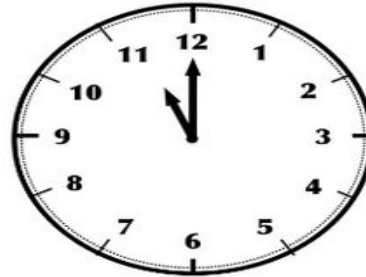

Minutes

60 Minutes in an Hour  
The Long Hand measures minutes  
The Short Hand measures hours

Clock Time

Digital Time  
**3:00**

Clock Time

Digital Time  
**:**

Clock Time

Digital Time  
**:**

Hours

12 Hours each morning - AM  
12 Hours each night - PM  
24 Hours Every Day

Clock Time

Digital Time  
**1:00**

Clock Time

Digital Time  
**10:00**

Clock Time

Digital Time  
**11:00**