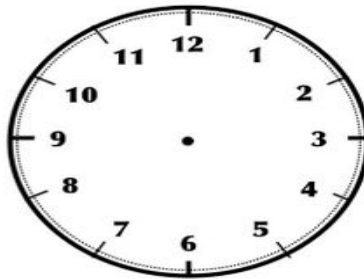

Minutes

60 Minutes in an Hour  
The Long Hand measures minutes  
The Short Hand measures hours

Clock Time

Digital Time  
**3:00**

Clock Time

Digital Time  
**:**

Clock Time

Digital Time  
**:**

Hours

12 Hours each morning - AM  
12 Hours each night - PM  
24 Hours Every Day

Clock Time

Digital Time  
**1:00**

Clock Time

Digital Time  
**10:00**

Clock Time

Digital Time  
**11:00**