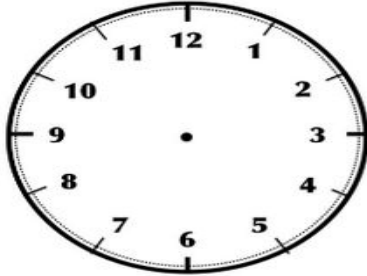

Minutes

60 Minutes in an Hour  
The Long Hand measures minutes  
The Short Hand measures hours

Clock Time

Digital Time  
**3:00**

Clock Time

Digital Time  
**:**

Clock Time

Digital Time  
**:**

Hours

12 Hours each morning - AM  
12 Hours each night - PM  
24 Hours Every Day

Clock Time

Digital Time  
**1:00**

Clock Time

Digital Time  
**10:00**

Clock Time

Digital Time  
**11:00**