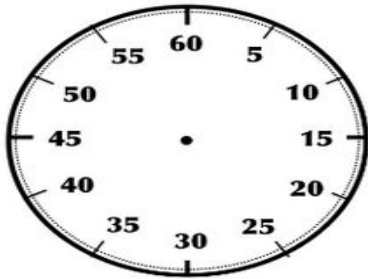

Minutes

60 Minutes in an Hour  
The Long Hand measures minutes  
The Short Hand measures hours

Clock Time

Digital Time  
**3:00**

Clock Time

Digital Time  
**:**

Clock Time

Digital Time  
**:**

Hours

12 Hours each morning - AM  
12 Hours each night - PM  
24 Hours Every Day

Clock Time

Digital Time  
**1:00**

Clock Time

Digital Time  
**10:00**

Clock Time

Digital Time  
**11:00**