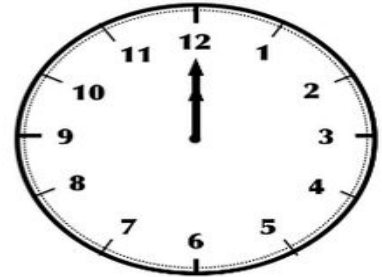

60 Minutes in an Hour
The Long Hand measures minutes
The Short Hand measures hours

Digital Time
3:00

Digital Time
:

Digital Time
:

12 Hours each morning - AM
12 Hours each night - PM
24 Hours Every Day

Digital Time
1:00

Digital Time
10:00

Digital Time
11:00

Clock Time

Digital Time
12:00