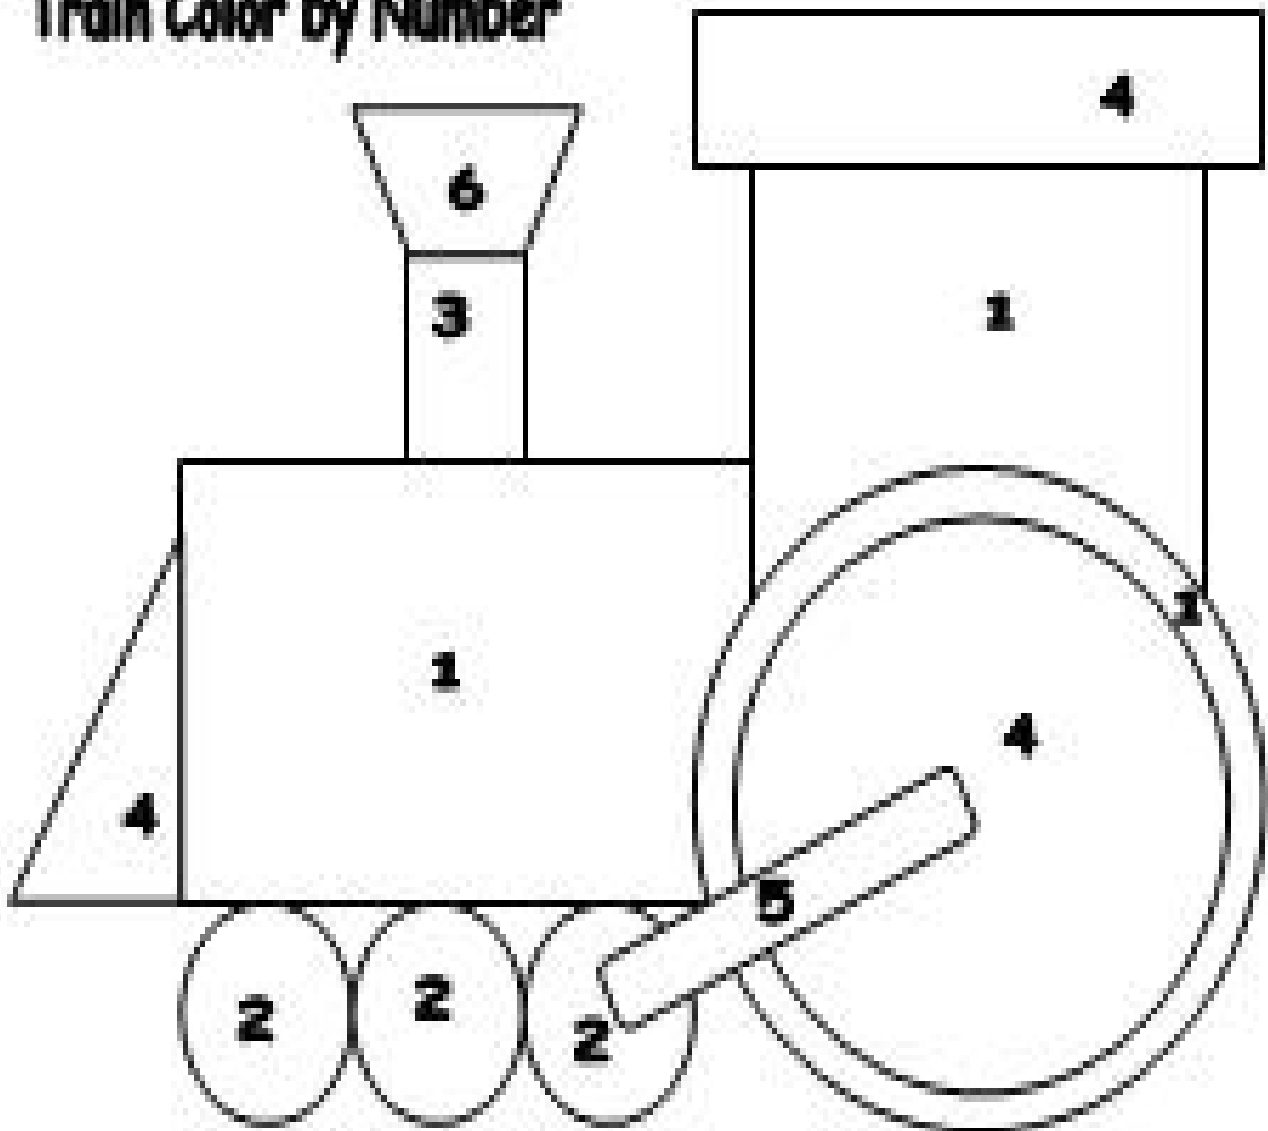

Train Color by Number

1-black 2-orange 3-blue 4-red 5-yellow 6-green