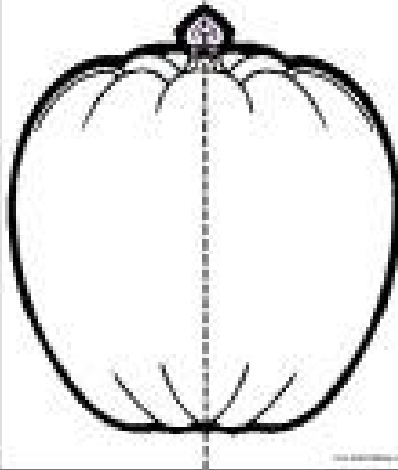

Scary Symmetry!

Draw a design on the pumpkin but keep it symmetrical!

Scary Symmetry

Draw the other half of the bat, keep it symmetrical!

Scary Symmetry

Draw the other half of the cauldron, keep it symmetrical!

Scary Symmetry

Decorate the hat but keep it symmetrical!

Scary Symmetry

Complete the symmetrical monster and colour him in.

Scary Symmetry

Draw the other half of the picture, keep it symmetrical!