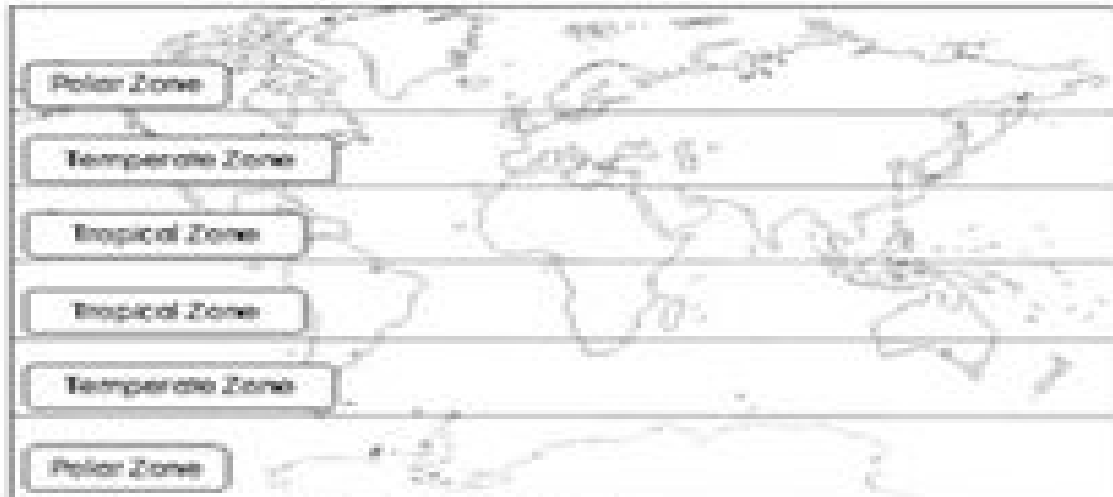

## WORLD CLIMATIC ZONES

The world has several **CLIMATIC ZONES**. These are summarized on the map below:

Which zones are Australia located in? \_\_\_\_\_

Climate zones are based on maximum and minimum temperatures and temperature range, as well as the total and seasonal rainfall.

### **POLAR**

Very cold and dry all year round, with long dark winters.