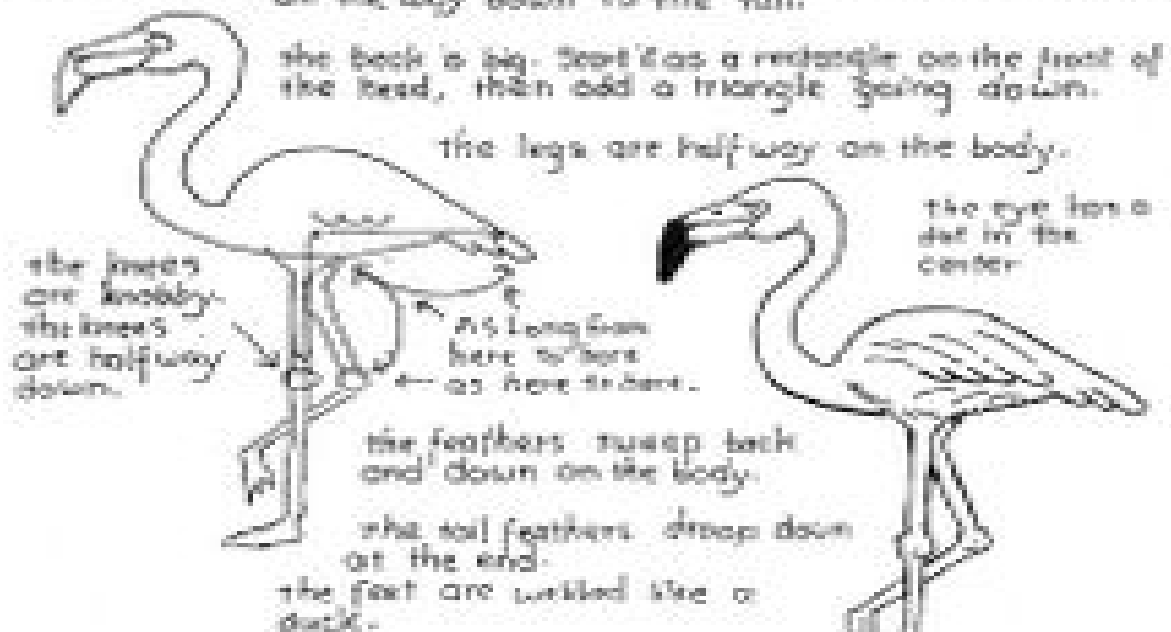

How To Draw A Flamingo

the top line of the neck is as long as the body. Use a circle to start the head. the line of the bottom of the neck curves all the way down to the tail.

© Adam's