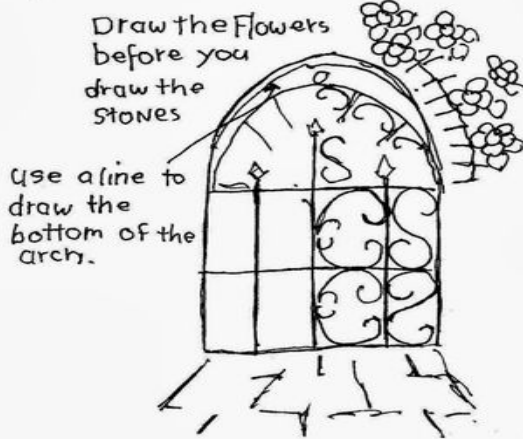

How to Draw the Rustic Garden Gate

Use two lines to draw the arch.

use circles to plan where to put the flowers.

The iron gate is just some squares with lines inside that curve back and forth.