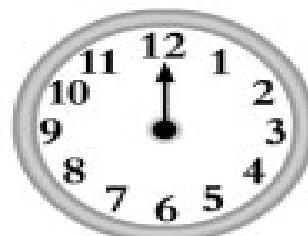

What time is it?

Look at the clocks below. Draw the second clock hand to display the time shown at the bottom of each clock.

1:00

7:00

10:00

6:00

9:00

8:00