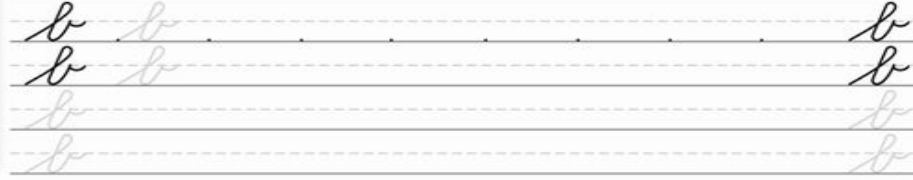

Begin with a wide undercurve. Be sure to keep the loop open. Pull the slant stroke to the baseline, then make a sharp undercurve. Trace and write the letter.

Trace and write the joinings and words.

Write the sentences. Check your writing.

Babe Ruth, the famous baseball player, was born in Baltimore and began his professional career with the Baltimore Orioles. He then went on to play for the Boston Red Sox, the New York Yankees, and the Boston Braves.