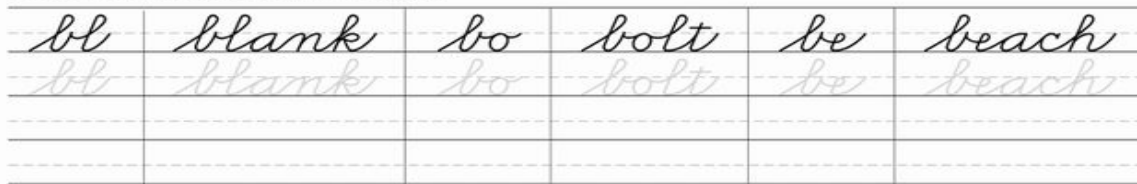

Begin with a wide undercurve. Be sure to keep the loop open. Pull the slant stroke to the baseline, then make a sharp undercurve. Trace and write the letter.

Trace and write the joinings and words.

Write the sentences. Check your writing.

Babe Ruth, the famous baseball player, was born in Baltimore and began his professional career with the Baltimore Orioles. He then went on to play for the Boston Red Sox, the New York Yankees, and the Boston Braves.